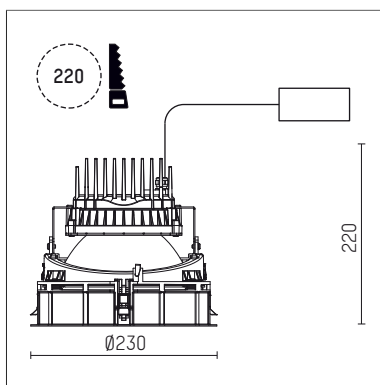

108 363 03 910 RD | white

complx.200 | rim
ceiling recessed luminaire
LED COB | 39 W 3000 K

- ceiling recessed luminaire complx.200 rim
- with a rim projecting over the ceiling
- for installation into suspended ceilings
- with LED COB 6000 lm
- colour temperature: 3000 K
- colour rendering index: CRI >80
- L80 / B10 (50.000h)
- SDCM < 3
- net luminous flux: 4450 lm
- total load: 39 W
- luminous efficacy: 114,1 lm/W
- rotationsymmetrical light distribution, medium
- safety cable for reflector module
- darklight reflector of aluminium, mirror finish anodised
- cut of angle: 40 °
- UGR: 15
- with external LED power unit, electronic (DALI), 220-240 V, 0/50/60 Hz
- dimmable
- dimming range: 100-1 %
- power supply: push-wire terminal 2x7x2,5 mm²
- recessing ring of die cast aluminium
- cooling element of aluminium
- height: 211 mm
- diameter: 230 mm, recessing diameter: 220 mm
- recessing depth: 220 mm, ceiling thickness: 1-35 mm
- weight: 2,55 kg
- 5 years Hoffmeister warranty
- Made in Germany
- maximum ambient temperature: 45 ° C
- certificates: manufactured according to DIN VDE 0711 / EN 60598, CE
- colour: white (RAL9016)
- 108 363 03 910 RD