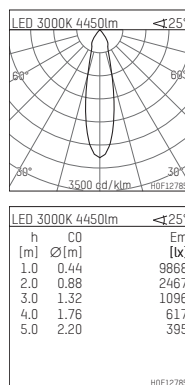

108 363 03 910 RD | white

complx.200 | rim
ceiling recessed luminaire
LED COB | 39 W 3000 K

- ceiling recessed luminaire complx.200 rim
- with a rim projecting over the ceiling
- for installation into suspended ceilings
- with LED COB 6000 lm
- colour temperature: 3000 K
- colour rendering index: CRI >80
- L80 / B10 (50.000h)
- SDCM < 3
- net luminous flux: 4450 lm
- total load: 39 W
- luminous efficacy: 114,1 lm/W
- rotationsymmetrical light distribution, medium
- safety cable for reflector module
- darklight reflector of aluminium, mirror finish anodised
- cut of angle: 40 °
- UGR: 15
- with external LED power unit, electronic (DALI), 220-240 V, 0/50/60 Hz
- dimmable
- dimming range: 100-1 %
- power supply: push-wire terminal 2x7x2,5 mm²
- recessing ring of die cast aluminium
- cooling element of aluminium
- height: 211 mm
- diameter: 230 mm, recessing diameter: 220 mm
- recessing depth: 220 mm, ceiling thickness: 1-35 mm
- weight: 2,55 kg
- 5 years Hoffmeister warranty
- Made in Germany
- maximum ambient temperature: 45 ° C
- certificates: manufactured according to DIN VDE 0711 / EN 60598, CE
- colour: white (RAL9016)
- 108 363 03 910 RD