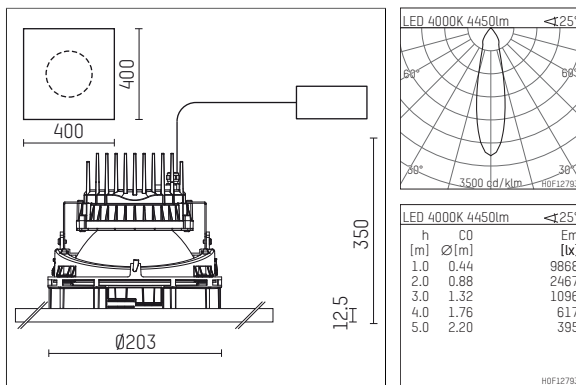

## 108 363 04 910 PD | white

complx.200 | insider  
ceiling recessed luminaire  
LED COB | 39 W 4000 K

- ceiling recessed luminaire complx.200 insider
- with plasterboard panel and integrated installation frame
- with LED COB 6000 lm
- colour temperature: 4000 K
- colour rendering index: CRI >80
- L80 / B10 (50.000h)
- SDCM < 3
- net luminous flux: 4450 lm
- total load: 39 W
- luminous efficacy: 114,1 lm/W
- rotationsymmetrical light distribution, medium
- safety cable for reflector module
- darklight reflector of aluminium, mirror finish anodised
- cut of angle: 40 °
- UGR: 15
- with external LED power unit, electronic (DALI), 220-240 V, 0/50/60 Hz
- dimmable
- dimming range: 100-1 %
- power supply: push-wire terminal 2x7x2,5 mm<sup>2</sup>
- recessing ring of die cast aluminium
- cooling element of aluminium
- length: 400 mm, width: 400 mm, height: 213 mm
- diameter: 203 mm
- recessing depth: 350 mm, ceiling thickness: 12.5 mm
- weight: 0 kg
- 5 years Hoffmeister warranty
- Made in Germany
- certificates: manufactured according to DIN VDE 0711 / EN 60598, CE
- colour: white (RAL9016)
- 108 363 04 910 PD