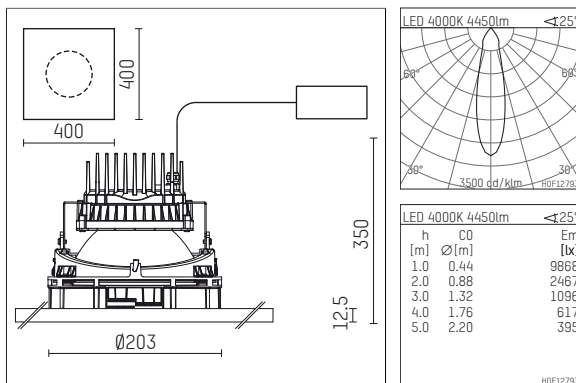

108 363 04 910 P | white

complx.200 | insider
ceiling recessed luminaire
LED COB | 39 W 4000 K

- ceiling recessed luminaire complx.200 insider
- with plasterboard panel and integrated installation frame
- with LED COB 6000 lm
- colour temperature: 4000 K
- colour rendering index: CRI >80
- L80 / B10 (50.000h)
- SDCM < 3
- net luminous flux: 4450 lm
- total load: 39 W
- luminous efficacy: 114,1 lm/W
- rotationsymmetrical light distribution, medium
- safety cable for reflector module
- darklight reflector of aluminium, mirror finish anodised
- cut of angle: 40 °
- UGR: 15
- with external LED power unit, electronic, 220-240 V, 0/50/60 Hz
- power supply: push-wire terminal 2x5x2,5 mm²
- recessing ring of die cast aluminium
- cooling element of aluminium
- length: 400 mm, width: 400 mm, height: 213 mm
- diameter: 203 mm
- recessing depth: 350 mm, ceiling thickness: 12.5 mm
- weight: 0 kg
- 5 years Hoffmeister warranty
- Made in Germany
- certificates: manufactured according to DIN VDE 0711 / EN 60598, CE
- colour: white (RAL9016)
- 108 363 04 910 P