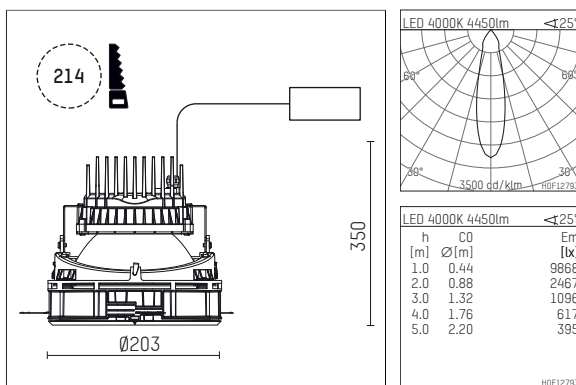

108 363 04 910 SD | white

complx.200 | insider
ceiling recessed luminaire
LED COB | 39 W 4000 K

- ceiling recessed luminaire complx.200 insider
- with ceiling-flush recessing ring
- for plastering into plasterboard ceilings
- with LED COB 6000 lm
- colour temperature: 4000 K
- colour rendering index: CRI >80
- L80 / B10 (50.000h)
- SDCM < 3
- net luminous flux: 4450 lm
- total load: 39 W
- luminous efficacy: 114,1 lm/W
- rotationsymmetrical light distribution, medium
- safety cable for reflector module
- darklight reflector of aluminium, mirror finish anodised
- cut of angle: 40 °
- UGR: 15
- with external LED power unit, electronic (DALI), 220-240 V, 0/50/60 Hz
- dimmable
- dimming range: 100-1 %
- power supply: push-wire terminal 2x7x2,5 mm²
- recessing ring of die cast aluminium
- cooling element of aluminium
- height: 213 mm
- diameter: 203 mm, recessing diameter: 214 mm
- recessing depth: 350 mm, ceiling thickness: for 12.5/15/18/20/25 mm
- weight: 2,52 kg
- 5 years Hoffmeister warranty
- Made in Germany
- certificates: manufactured according to DIN VDE 0711 / EN 60598, CE
- colour: white (RAL9016)
- 108 363 04 910 SD