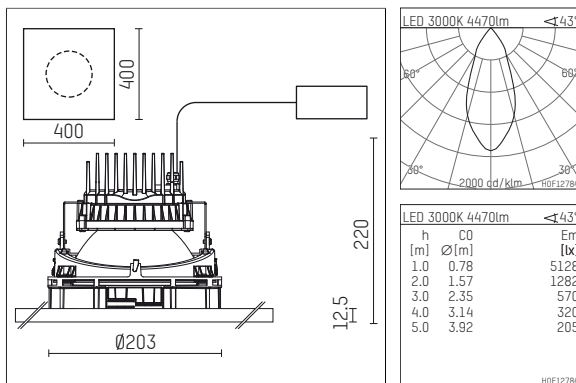

108 364 03 910 PD | white

complx.200 | insider
ceiling recessed luminaire
LED COB | 39 W 3000 K

- ceiling recessed luminaire complx.200 insider
- with plasterboard panel and integrated installation frame
- with LED COB 6000 lm
- colour temperature: 3000 K
- colour rendering index: CRI >80
- L80 / B10 (50.000h)
- SDCM < 3
- net luminous flux: 4470 lm
- total load: 39 W
- luminous efficacy: 114,6 lm/W
- rotationsymmetrical light distribution, flood
- safety cable for reflector module
- darklight reflector of aluminium, mirror finish anodised
- cut of angle: 40 °
- UGR: 16
- with external LED power unit, electronic (DALI), 220-240 V, 0/50/60 Hz
- dimmable
- dimming range: 100-1 %
- power supply: push-wire terminal 2x7x2,5 mm²
- recessing ring of die cast aluminium
- cooling element of aluminium
- length: 400 mm, width: 400 mm, height: 213 mm
- diameter: 203 mm
- recessing depth: 220 mm, ceiling thickness: 12.5 mm
- weight: 0 kg
- 5 years Hoffmeister warranty
- Made in Germany
- maximum ambient temperature: 45 °C
- certificates: manufactured according to DIN VDE 0711 / EN 60598, CE
- colour: white (RAL9016)
- 108 364 03 910 PD