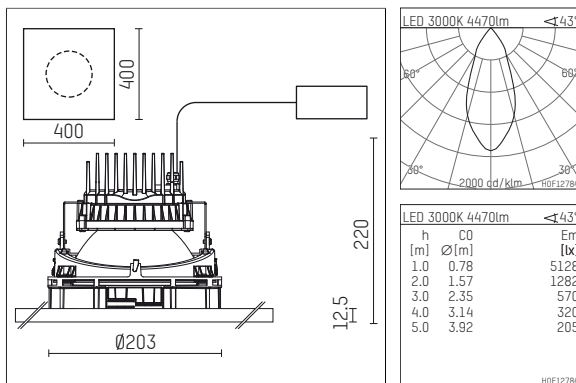

108 364 03 910 P | white

complx.200 | insider
ceiling recessed luminaire
LED COB | 39 W 3000 K

- ceiling recessed luminaire complx.200 insider
- with plasterboard panel and integrated installation frame
- with LED COB 6000 lm
- colour temperature: 3000 K
- colour rendering index: CRI >80
- L80 / B10 (50.000h)
- SDCM < 3
- net luminous flux: 4470 lm
- total load: 39 W
- luminous efficacy: 114,6 lm/W
- rotationsymmetrical light distribution, flood
- safety cable for reflector module
- darklight reflector of aluminium, mirror finish anodised
- cut of angle: 40 °
- UGR: 16
- with external LED power unit, electronic, 220-240 V, 0/50/60 Hz
- power supply: push-wire terminal 2x5x2,5 mm²
- recessing ring of die cast aluminium
- cooling element of aluminium
- length: 400 mm, width: 400 mm, height: 213 mm
- diameter: 203 mm
- recessing depth: 220 mm, ceiling thickness: 12.5 mm
- weight: 0 kg
- 5 years Hoffmeister warranty
- Made in Germany
- maximum ambient temperature: 45 ° C
- certificates: manufactured according to DIN VDE 0711 / EN 60598, CE
- colour: white (RAL9016)
- 108 364 03 910 P
