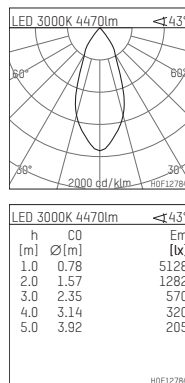

108 364 03 910 RD | white

complx.200 | rim
ceiling recessed luminaire
LED COB | 39 W 3000 K

- ceiling recessed luminaire complx.200 rim
- with a rim projecting over the ceiling
- for installation into suspended ceilings
- with LED COB 6000 lm
- colour temperature: 3000 K
- colour rendering index: CRI >80
- L80 / B10 (50.000h)
- SDCM < 3
- net luminous flux: 4470 lm
- total load: 39 W
- luminous efficacy: 114,6 lm/W
- rotationsymmetrical light distribution, flood
- safety cable for reflector module
- darklight reflector of aluminium, mirror finish anodised
- cut of angle: 40 °
- UGR: 16
- with external LED power unit, electronic (DALI), 220-240 V, 0/50/60 Hz
- dimmable
- dimming range: 100-1 %
- power supply: push-wire terminal 2x7x2,5 mm²
- recessing ring of die cast aluminium
- cooling element of aluminium
- height: 211 mm
- diameter: 230 mm, recessing diameter: 220 mm
- recessing depth: 220 mm, ceiling thickness: 1-35 mm
- weight: 2,55 kg
- 5 years Hoffmeister warranty
- Made in Germany
- maximum ambient temperature: 45 °C
- certificates: manufactured according to DIN VDE 0711 / EN 60598, CE
- colour: white (RAL9016)
- 108 364 03 910 RD