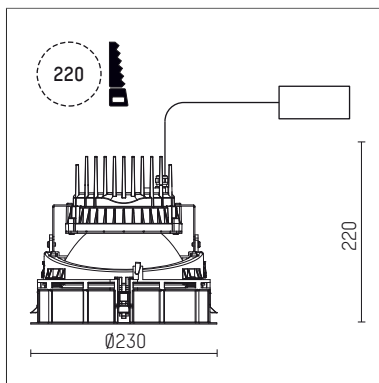

108 364 03 910 RD | white

complx.200 | rim
ceiling recessed luminaire
LED COB | 39 W 3000 K

- ceiling recessed luminaire complx.200 rim
- with a rim projecting over the ceiling
- for installation into suspended ceilings
- with LED COB 6000 lm
- colour temperature: 3000 K
- colour rendering index: CRI >80
- L80 / B10 (50.000h)
- SDCM < 3
- net luminous flux: 4470 lm
- total load: 39 W
- luminous efficacy: 114,6 lm/W
- rotationsymmetrical light distribution, flood
- safety cable for reflector module
- darklight reflector of aluminium, mirror finish anodised
- cut of angle: 40 °
- UGR: 16
- with external LED power unit, electronic (DALI), 220-240 V, 0/50/60 Hz
- dimmable
- dimming range: 100-1 %
- power supply: push-wire terminal 2x7x2,5 mm²
- recessing ring of die cast aluminium
- cooling element of aluminium
- height: 211 mm
- diameter: 230 mm, recessing diameter: 220 mm
- recessing depth: 220 mm, ceiling thickness: 1-35 mm
- weight: 2,55 kg
- 5 years Hoffmeister warranty
- Made in Germany
- maximum ambient temperature: 45 °C
- certificates: manufactured according to DIN VDE 0711 / EN 60598, CE
- colour: white (RAL9016)
- 108 364 03 910 RD