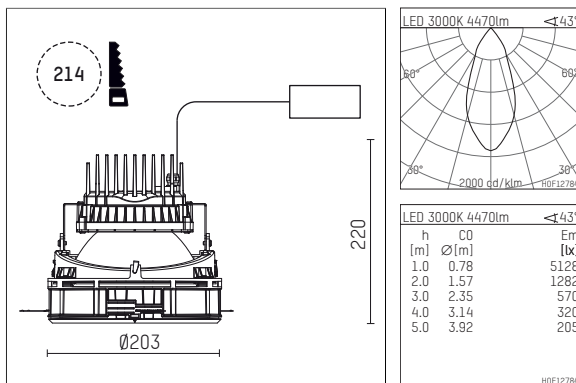

108 364 03 910 SD | white

complx.200 | insider
ceiling recessed luminaire
LED COB | 39 W 3000 K

- ceiling recessed luminaire complx.200 insider
- with ceiling-flush recessing ring
- for plastering into plasterboard ceilings
- with LED COB 6000 lm
- colour temperature: 3000 K
- colour rendering index: CRI >80
- L80 / B10 (50.000h)
- SDCM < 3
- net luminous flux: 4470 lm
- total load: 39 W
- luminous efficacy: 114,6 lm/W
- rotationsymmetrical light distribution, flood
- safety cable for reflector module
- darklight reflector of aluminium, mirror finish anodised
- cut of angle: 40 °
- UGR: 16
- with external LED power unit, electronic (DALI), 220-240 V, 0/50/60 Hz
- dimmable
- dimming range: 100-1 %
- power supply: push-wire terminal 2x7x2,5 mm²
- recessing ring of die cast aluminium
- cooling element of aluminium
- height: 213 mm
- diameter: 203 mm, recessing diameter: 214 mm
- recessing depth: 220 mm, ceiling thickness: for 12.5/15/18/20/25 mm
- weight: 2,52 kg
- 5 years Hoffmeister warranty
- Made in Germany
- maximum ambient temperature: 45 ° C
- certificates: manufactured according to DIN VDE 0711 / EN 60598, CE
- colour: white (RAL9016)
- 108 364 03 910 SD