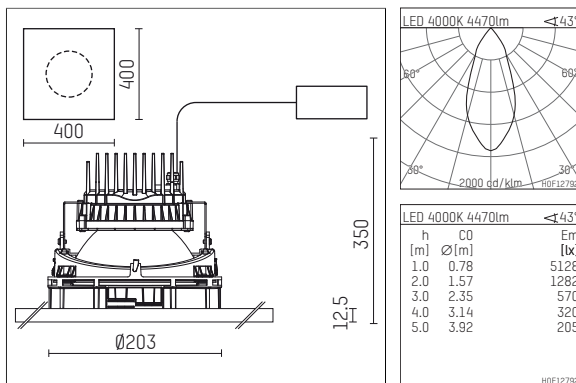

## 108 364 04 910 PD | white

complx.200 | insider  
ceiling recessed luminaire  
LED COB | 39 W 4000 K

- ceiling recessed luminaire complx.200 insider
- with plasterboard panel and integrated installation frame
- with LED COB 6000 lm
- colour temperature: 4000 K
- colour rendering index: CRI >80
- L80 / B10 (50.000h)
- SDCM < 3
- net luminous flux: 4470 lm
- total load: 39 W
- luminous efficacy: 114,6 lm/W
- rotationsymmetrical light distribution, flood
- safety cable for reflector module
- darklight reflector of aluminium, mirror finish anodised
- cut of angle: 40 °
- UGR: 16
- with external LED power unit, electronic (DALI), 220-240 V, 0/50/60 Hz
- dimmable
- dimming range: 100-1 %
- power supply: push-wire terminal 2x7x2,5 mm<sup>2</sup>
- recessing ring of die cast aluminium
- cooling element of aluminium
- length: 400 mm, width: 400 mm, height: 213 mm
- diameter: 203 mm
- recessing depth: 350 mm, ceiling thickness: 12.5 mm
- weight: 0 kg
- 5 years Hoffmeister warranty
- Made in Germany
- certificates: manufactured according to DIN VDE 0711 / EN 60598, CE
- colour: white (RAL9016)
- 108 364 04 910 PD