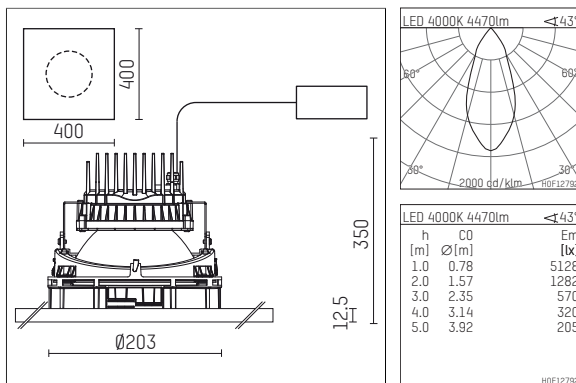

108 364 04 910 P | white

complx.200 | insider
ceiling recessed luminaire
LED COB | 39 W 4000 K

- ceiling recessed luminaire complx.200 insider
- with plasterboard panel and integrated installation frame
- with LED COB 6000 lm
- colour temperature: 4000 K
- colour rendering index: CRI >80
- L80 / B10 (50.000h)
- SDCM < 3
- net luminous flux: 4470 lm
- total load: 39 W
- luminous efficacy: 114,6 lm/W
- rotationsymmetrical light distribution, flood
- safety cable for reflector module
- darklight reflector of aluminium, mirror finish anodised
- cut of angle: 40 °
- UGR: 16
- with external LED power unit, electronic, 220-240 V, 0/50/60 Hz
- power supply: push-wire terminal 2x5x2,5 mm²
- recessing ring of die cast aluminium
- cooling element of aluminium
- length: 400 mm, width: 400 mm, height: 213 mm
- diameter: 203 mm
- recessing depth: 350 mm, ceiling thickness: 12.5 mm
- weight: 0 kg
- 5 years Hoffmeister warranty
- Made in Germany
- certificates: manufactured according to DIN VDE 0711 / EN 60598, CE
- colour: white (RAL9016)
- 108 364 04 910 P