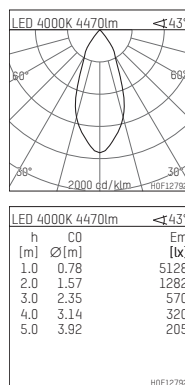

## 108 364 04 910 RD | white

complx.200 | rim  
ceiling recessed luminaire  
LED COB | 39 W 4000 K

- ceiling recessed luminaire complx.200 rim
- with a rim projecting over the ceiling
- for installation into suspended ceilings
- with LED COB 6000 lm
- colour temperature: 4000 K
- colour rendering index: CRI >80
- L80 / B10 (50.000h)
- SDCM < 3
- net luminous flux: 4470 lm
- total load: 39 W
- luminous efficacy: 114,6 lm/W
- rotationsymmetrical light distribution, flood
- safety cable for reflector module
- darklight reflector of aluminium, mirror finish anodised
- cut of angle: 40 °
- UGR: 16
- with external LED power unit, electronic (DALI), 220-240 V, 0/50/60 Hz
- dimmable
- dimming range: 100-1 %
- power supply: push-wire terminal 2x7x2,5 mm<sup>2</sup>
- recessing ring of die cast aluminium
- cooling element of aluminium
- height: 211 mm
- diameter: 230 mm, recessing diameter: 220 mm
- recessing depth: 350 mm, ceiling thickness: 1-35 mm
- weight: 2,55 kg
- 5 years Hoffmeister warranty
- Made in Germany
- certificates: manufactured according to DIN VDE 0711 / EN 60598, CE
- colour: white (RAL9016)
- 108 364 04 910 RD