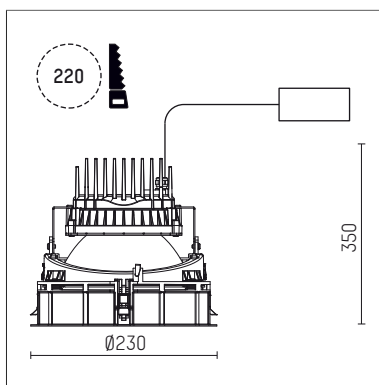

## 108 364 04 910 RD | white

complx.200 | rim  
ceiling recessed luminaire  
LED COB | 39 W 4000 K

- ceiling recessed luminaire complx.200 rim
- with a rim projecting over the ceiling
- for installation into suspended ceilings
- with LED COB 6000 lm
- colour temperature: 4000 K
- colour rendering index: CRI >80
- L80 / B10 (50.000h)
- SDCM < 3
- net luminous flux: 4470 lm
- total load: 39 W
- luminous efficacy: 114,6 lm/W
- rotationsymmetrical light distribution, flood
- safety cable for reflector module
- darklight reflector of aluminium, mirror finish anodised
- cut of angle: 40 °
- UGR: 16
- with external LED power unit, electronic (DALI), 220-240 V, 0/50/60 Hz
- dimmable
- dimming range: 100-1 %
- power supply: push-wire terminal 2x7x2,5 mm<sup>2</sup>
- recessing ring of die cast aluminium
- cooling element of aluminium
- height: 211 mm
- diameter: 230 mm, recessing diameter: 220 mm
- recessing depth: 350 mm, ceiling thickness: 1-35 mm
- weight: 2,55 kg
- 5 years Hoffmeister warranty
- Made in Germany
- certificates: manufactured according to DIN VDE 0711 / EN 60598, CE
- colour: white (RAL9016)
- 108 364 04 910 RD