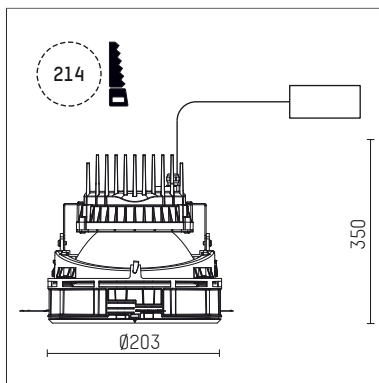

## 108 364 04 910 SD | white

complx.200 | insider  
ceiling recessed luminaire  
LED COB | 39 W 4000 K

- ceiling recessed luminaire complx.200 insider
- with ceiling-flush recessing ring
- for plastering into plasterboard ceilings
- with LED COB 6000 lm
- colour temperature: 4000 K
- colour rendering index: CRI >80
- L80 / B10 (50.000h)
- SDCM < 3
- net luminous flux: 4470 lm
- total load: 39 W
- luminous efficacy: 114,6 lm/W
- rotationsymmetrical light distribution, flood
- safety cable for reflector module
- darklight reflector of aluminium, mirror finish anodised
- cut of angle: 40 °
- UGR: 16
- with external LED power unit, electronic (DALI), 220-240 V, 0/50/60 Hz
- dimmable
- dimming range: 100-1 %
- power supply: push-wire terminal 2x7x2,5 mm<sup>2</sup>
- recessing ring of die cast aluminium
- cooling element of aluminium
- height: 213 mm
- diameter: 203 mm, recessing diameter: 214 mm
- recessing depth: 350 mm, ceiling thickness: for 12.5/15/18/20/25 mm
- weight: 2,52 kg
- 5 years Hoffmeister warranty
- Made in Germany
- certificates: manufactured according to DIN VDE 0711 / EN 60598, CE
- colour: white (RAL9016)
- 108 364 04 910 SD