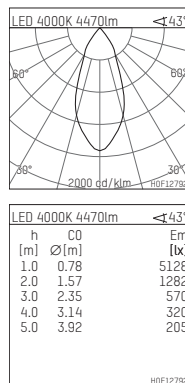

## 108 364 04 910 SD | white

complx.200 | insider  
ceiling recessed luminaire  
LED COB | 39 W 4000 K

- ceiling recessed luminaire complx.200 insider
- with ceiling-flush recessing ring
- for plastering into plasterboard ceilings
- with LED COB 6000 lm
- colour temperature: 4000 K
- colour rendering index: CRI >80
- L80 / B10 (50.000h)
- SDCM < 3
- net luminous flux: 4470 lm
- total load: 39 W
- luminous efficacy: 114,6 lm/W
- rotationsymmetrical light distribution, flood
- safety cable for reflector module
- darklight reflector of aluminium, mirror finish anodised
- cut of angle: 40 °
- UGR: 16
- with external LED power unit, electronic (DALI), 220-240 V, 0/50/60 Hz
- dimmable
- dimming range: 100-1 %
- power supply: push-wire terminal 2x7x2,5 mm<sup>2</sup>
- recessing ring of die cast aluminium
- cooling element of aluminium
- height: 213 mm
- diameter: 203 mm, recessing diameter: 214 mm
- recessing depth: 350 mm, ceiling thickness: for 12.5/15/18/20/25 mm
- weight: 2,52 kg
- 5 years Hoffmeister warranty
- Made in Germany
- certificates: manufactured according to DIN VDE 0711 / EN 60598, CE
- colour: white (RAL9016)
- 108 364 04 910 SD