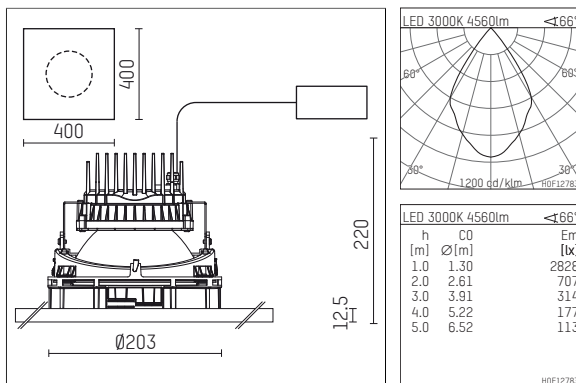

## 108 365 03 910 PD | white

complx.200 | insider  
ceiling recessed luminaire  
LED COB | 39 W 3000 K

- ceiling recessed luminaire complx.200 insider
- with plasterboard panel and integrated installation frame
- with LED COB 6000 lm
- colour temperature: 3000 K
- colour rendering index: CRI >80
- L80 / B10 (50.000h)
- SDCM < 3
- net luminous flux: 4560 lm
- total load: 39 W
- luminous efficacy: 116,9 lm/W
- rotationsymmetrical light distribution, wide flood
- safety cable for reflector module
- darklight reflector of aluminium, mirror finish anodised
- cut of angle: 40 °
- UGR: 18
- with external LED power unit, electronic (DALI), 220-240 V, 0/50/60 Hz
- dimmable
- dimming range: 100-1 %
- power supply: push-wire terminal 2x7x2,5 mm<sup>2</sup>
- recessing ring of die cast aluminium
- cooling element of aluminium
- length: 400 mm, width: 400 mm, height: 213 mm
- diameter: 203 mm
- recessing depth: 220 mm, ceiling thickness: 12.5 mm
- weight: 3,1 kg
- 5 years Hoffmeister warranty
- Made in Germany
- maximum ambient temperature: 45 °C
- certificates: manufactured according to DIN VDE 0711 / EN 60598, CE
- colour: white (RAL9016)
- 108 365 03 910 PD