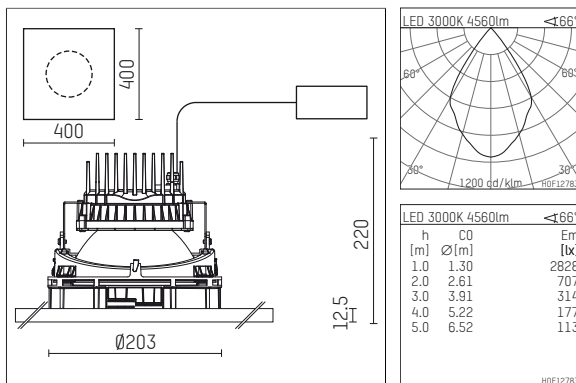

108 365 03 910 P | white

complx.200 | insider
ceiling recessed luminaire
LED COB | 39 W 3000 K

- ceiling recessed luminaire complx.200 insider
- with plasterboard panel and integrated installation frame
- with LED COB 6000 lm
- colour temperature: 3000 K
- colour rendering index: CRI >80
- L80 / B10 (50.000h)
- SDCM < 3
- net luminous flux: 4560 lm
- total load: 39 W
- luminous efficacy: 116,9 lm/W
- rotationsymmetrical light distribution, wide flood
- safety cable for reflector module
- darklight reflector of aluminium, mirror finish anodised
- cut of angle: 40 °
- UGR: 18
- with external LED power unit, electronic, 220-240 V, 0/50/60 Hz
- power supply: push-wire terminal 2x5x2,5 mm²
- recessing ring of die cast aluminium
- cooling element of aluminium
- length: 400 mm, width: 400 mm, height: 213 mm
- diameter: 203 mm
- recessing depth: 220 mm, ceiling thickness: 12.5 mm
- weight: 4,3 kg
- 5 years Hoffmeister warranty
- Made in Germany
- maximum ambient temperature: 45 ° C
- certificates: manufactured according to DIN VDE 0711 / EN 60598, CE
- colour: white (RAL9016)
- 108 365 03 910 P
