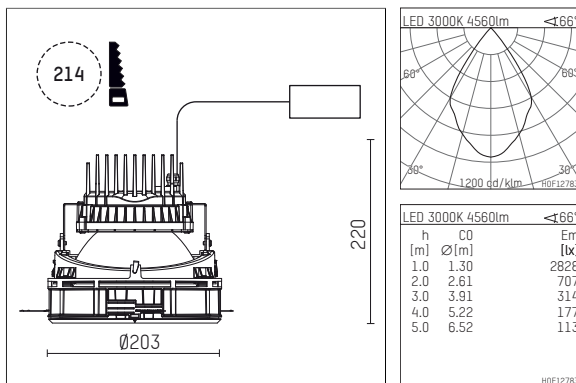

108 365 03 910 SD | white

complx.200 | insider
ceiling recessed luminaire
LED COB | 39 W 3000 K

- ceiling recessed luminaire complx.200 insider
- with ceiling-flush recessing ring
- for plastering into plasterboard ceilings
- with LED COB 6000 lm
- colour temperature: 3000 K
- colour rendering index: CRI >80
- L80 / B10 (50.000h)
- SDCM < 3
- net luminous flux: 4560 lm
- total load: 39 W
- luminous efficacy: 116,9 lm/W
- rotationsymmetrical light distribution, wide flood
- safety cable for reflector module
- darklight reflector of aluminium, mirror finish anodised
- cut of angle: 40 °
- UGR: 18
- with external LED power unit, electronic (DALI), 220-240 V, 0/50/60 Hz
- dimmable
- dimming range: 100-1 %
- power supply: push-wire terminal 2x7x2,5 mm²
- recessing ring of die cast aluminium
- cooling element of aluminium
- height: 213 mm
- diameter: 203 mm, recessing diameter: 214 mm
- recessing depth: 220 mm, ceiling thickness: for 12.5/15/18/20/25 mm
- weight: 2,52 kg
- 5 years Hoffmeister warranty
- Made in Germany
- maximum ambient temperature: 45 ° C
- certificates: manufactured according to DIN VDE 0711 / EN 60598, CE
- colour: white (RAL9016)
- 108 365 03 910 SD