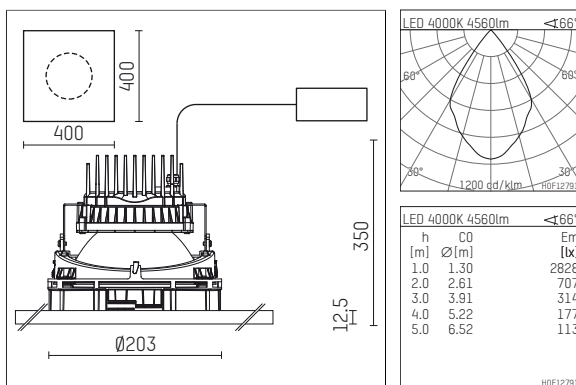

108 365 04 910 PD | white

complx.200 | insider
ceiling recessed luminaire
LED COB | 39 W 4000 K

- ceiling recessed luminaire complx.200 insider
- with plasterboard panel and integrated installation frame
- with LED COB 6000 lm
- colour temperature: 4000 K
- colour rendering index: CRI >80
- L80 / B10 (50.000h)
- SDCM < 3
- net luminous flux: 4560 lm
- total load: 39 W
- luminous efficacy: 116,9 lm/W
- rotationsymmetrical light distribution, wide flood
- safety cable for reflector module
- darklight reflector of aluminium, mirror finish anodised
- cut of angle: 40 °
- UGR: 18
- with external LED power unit, electronic (DALI), 220-240 V, 0/50/60 Hz
- dimmable
- dimming range: 100-1 %
- power supply: push-wire terminal 2x7x2,5 mm²
- recessing ring of die cast aluminium
- cooling element of aluminium
- length: 400 mm, width: 400 mm, height: 213 mm
- diameter: 203 mm
- recessing depth: 350 mm, ceiling thickness: 12.5 mm
- weight: 0 kg
- 5 years Hoffmeister warranty
- Made in Germany
- certificates: manufactured according to DIN VDE 0711 / EN 60598, CE
- colour: white (RAL9016)
- 108 365 04 910 PD