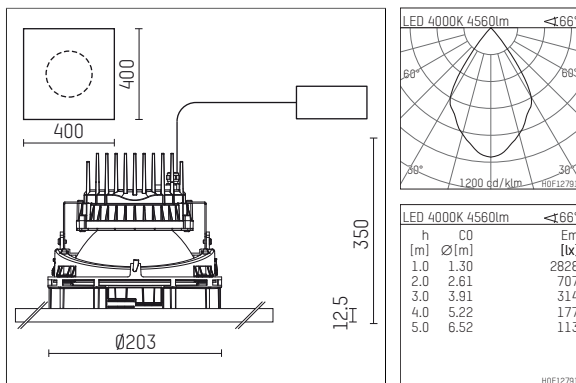

## 108 365 04 910 P | white

complx.200 | insider  
ceiling recessed luminaire  
LED COB | 39 W 4000 K

- ceiling recessed luminaire complx.200 insider
- with plasterboard panel and integrated installation frame
- with LED COB 6000 lm
- colour temperature: 4000 K
- colour rendering index: CRI >80
- L80 / B10 (50.000h)
- SDCM < 3
- net luminous flux: 4560 lm
- total load: 39 W
- luminous efficacy: 116,9 lm/W
- rotationsymmetrical light distribution, wide flood
- safety cable for reflector module
- darklight reflector of aluminium, mirror finish anodised
- cut of angle: 40 °
- UGR: 18
- with external LED power unit, electronic (DALI), 220-240 V, 0/50/60 Hz
- dimmable
- dimming range: 100-1 %
- power supply: push-wire terminal 2x7x2,5 mm<sup>2</sup>
- recessing ring of die cast aluminium
- cooling element of aluminium
- length: 400 mm, width: 400 mm, height: 213 mm
- diameter: 203 mm
- recessing depth: 350 mm, ceiling thickness: 12.5 mm
- weight: 0 kg
- 5 years Hoffmeister warranty
- Made in Germany
- certificates: manufactured according to DIN VDE 0711 / EN 60598, CE
- colour: white (RAL9016)
- 108 365 04 910 P