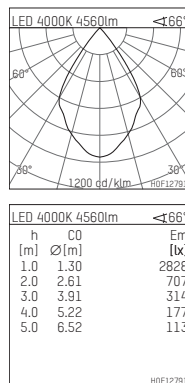

108 365 04 910 RD | white

complx.200 | rim
ceiling recessed luminaire
LED COB | 39 W 4000 K

- ceiling recessed luminaire complx.200 rim
- with a rim projecting over the ceiling
- for installation into suspended ceilings
- with LED COB 6000 lm
- colour temperature: 4000 K
- colour rendering index: CRI >80
- L80 / B10 (50.000h)
- SDCM < 3
- net luminous flux: 4560 lm
- total load: 39 W
- luminous efficacy: 116,9 lm/W
- rotationsymmetrical light distribution, wide flood
- safety cable for reflector module
- darklight reflector of aluminium, mirror finish anodised
- cut of angle: 40 °
- UGR: 18
- with external LED power unit, electronic (DALI), 220-240 V, 0/50/60 Hz
- dimmable
- dimming range: 100-1 %
- power supply: push-wire terminal 2x5x2,5 mm²
- recessing ring of die cast aluminium
- cooling element of aluminium
- height: 211 mm
- diameter: 230 mm, recessing diameter: 220 mm
- recessing depth: 350 mm, ceiling thickness: 1-35 mm
- weight: 2,55 kg
- 5 years Hoffmeister warranty
- Made in Germany
- certificates: manufactured according to DIN VDE 0711 / EN 60598, CE
- colour: white (RAL9016)
- 108 365 04 910 RD