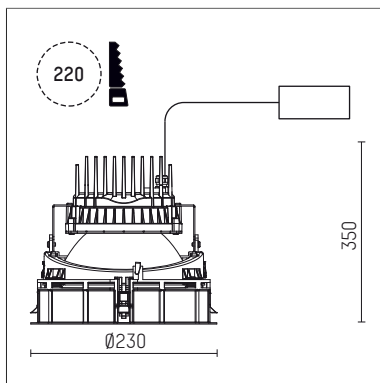

108 365 04 910 RD | white

complx.200 | rim
ceiling recessed luminaire
LED COB | 39 W 4000 K

- ceiling recessed luminaire complx.200 rim
- with a rim projecting over the ceiling
- for installation into suspended ceilings
- with LED COB 6000 lm
- colour temperature: 4000 K
- colour rendering index: CRI >80
- L80 / B10 (50.000h)
- SDCM < 3
- net luminous flux: 4560 lm
- total load: 39 W
- luminous efficacy: 116,9 lm/W
- rotationsymmetrical light distribution, wide flood
- safety cable for reflector module
- darklight reflector of aluminium, mirror finish anodised
- cut of angle: 40 °
- UGR: 18
- with external LED power unit, electronic (DALI), 220-240 V, 0/50/60 Hz
- dimmable
- dimming range: 100-1 %
- power supply: push-wire terminal 2x5x2,5 mm²
- recessing ring of die cast aluminium
- cooling element of aluminium
- height: 211 mm
- diameter: 230 mm, recessing diameter: 220 mm
- recessing depth: 350 mm, ceiling thickness: 1-35 mm
- weight: 2,55 kg
- 5 years Hoffmeister warranty
- Made in Germany
- certificates: manufactured according to DIN VDE 0711 / EN 60598, CE
- colour: white (RAL9016)
- 108 365 04 910 RD