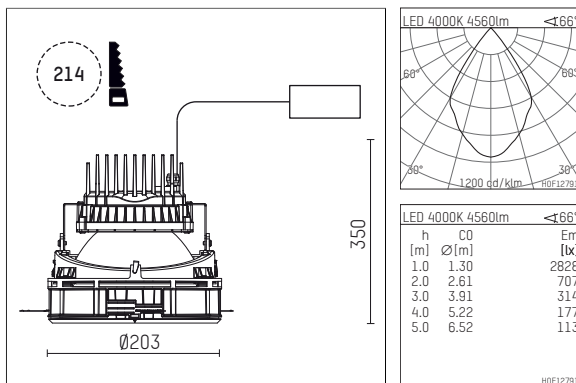

108 365 04 910 SD | white

complx.200 | insider
ceiling recessed luminaire
LED COB | 39 W 4000 K

- ceiling recessed luminaire complx.200 insider
- with ceiling-flush recessing ring
- for plastering into plasterboard ceilings
- with LED COB 6000 lm
- colour temperature: 4000 K
- colour rendering index: CRI >80
- L80 / B10 (50.000h)
- SDCM < 3
- net luminous flux: 4560 lm
- total load: 39 W
- luminous efficacy: 116,9 lm/W
- rotationsymmetrical light distribution, wide flood
- safety cable for reflector module
- darklight reflector of aluminium, mirror finish anodised
- cut of angle: 40 °
- UGR: 18
- with external LED power unit, electronic (DALI), 220-240 V, 0/50/60 Hz
- dimmable
- dimming range: 100-1 %
- power supply: push-wire terminal 2x7x2,5 mm²
- recessing ring of die cast aluminium
- cooling element of aluminium
- height: 213 mm
- diameter: 203 mm, recessing diameter: 214 mm
- recessing depth: 350 mm, ceiling thickness: for 12.5/15/18/20/25 mm
- weight: 2,52 kg
- 5 years Hoffmeister warranty
- Made in Germany
- certificates: manufactured according to DIN VDE 0711 / EN 60598, CE
- colour: white (RAL9016)
- 108 365 04 910 SD