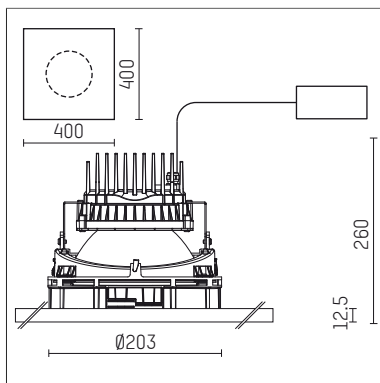

108 373 03 910 PD | white

complx.200 | insider
ceiling recessed luminaire
LED COB | 68 W 3000 K

- ceiling recessed luminaire complx.200 insider
- with plasterboard panel and integrated installation frame
- flow.tec cooling technology
- with LED COB 10000 lm
- colour temperature: 3000 K
- colour rendering index: CRI >80
- L80 / B10 (50.000h)
- SDCM < 3
- net luminous flux: 8150 lm
- total load: 68 W
- luminous efficacy: 119,8 lm/W
- rotationsymmetrical light distribution, medium
- safety cable for reflector module
- darklight reflector of aluminium, mirror finish anodised
- cut of angle: 40 °
- UGR: 17
- with external LED power unit, electronic (DALI), 220-240 V, 0/50/60 Hz
- dimmable
- dimming range: 100-1 %
- power supply: push-wire terminal 2x7x2,5 mm²
- recessing ring of die cast aluminium
- cooling element of aluminium
- length: 400 mm, width: 400 mm, height: 213 mm
- diameter: 203 mm
- recessing depth: 260 mm, ceiling thickness: 12.5 mm
- weight: 0 kg
- 5 years Hoffmeister warranty
- Made in Germany
- maximum ambient temperature: 35 ° C
- certificates: manufactured according to DIN VDE 0711 / EN 60598, CE
- colour: white (RAL9016)
- 108 373 03 910 PD