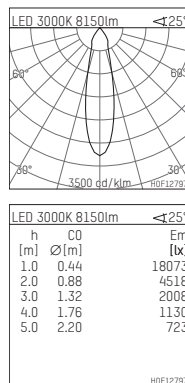

108 373 03 910 PD | white

complx.200 | insider
ceiling recessed luminaire
LED COB | 68 W 3000 K

- ceiling recessed luminaire complx.200 insider
- with plasterboard panel and integrated installation frame
- flow.tec cooling technology
- with LED COB 10000 lm
- colour temperature: 3000 K
- colour rendering index: CRI >80
- L80 / B10 (50.000h)
- SDCM < 3
- net luminous flux: 8150 lm
- total load: 68 W
- luminous efficacy: 119,8 lm/W
- rotationsymmetrical light distribution, medium
- safety cable for reflector module
- darklight reflector of aluminium, mirror finish anodised
- cut of angle: 40 °
- UGR: 17
- with external LED power unit, electronic (DALI), 220-240 V, 0/50/60 Hz
- dimmable
- dimming range: 100-1 %
- power supply: push-wire terminal 2x7x2,5 mm²
- recessing ring of die cast aluminium
- cooling element of aluminium
- length: 400 mm, width: 400 mm, height: 213 mm
- diameter: 203 mm
- recessing depth: 260 mm, ceiling thickness: 12.5 mm
- weight: 0 kg
- 5 years Hoffmeister warranty
- Made in Germany
- maximum ambient temperature: 35 ° C
- certificates: manufactured according to DIN VDE 0711 / EN 60598, CE
- colour: white (RAL9016)
- 108 373 03 910 PD