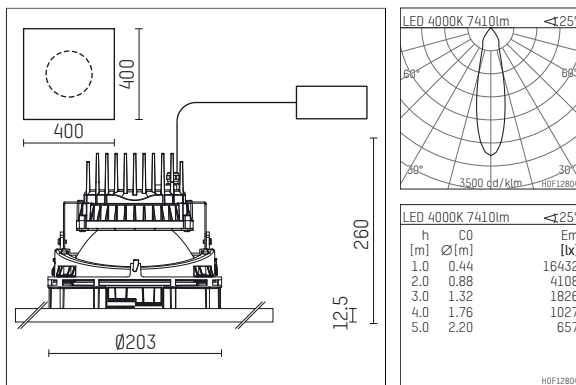

108 373 04 910 PD | white

complx.200 | insider
ceiling recessed luminaire
LED COB | 66 W 4000 K

- ceiling recessed luminaire complx.200 insider
- with plasterboard panel and integrated installation frame
- flow.tec cooling technology
- with LED COB 10000 lm
- colour temperature: 4000 K
- colour rendering index: CRI >80
- L80 / B10 (50.000h)
- SDCM < 3
- net luminous flux: 7410 lm
- total load: 66 W
- luminous efficacy: 112,3 lm/W
- rotationsymmetrical light distribution, medium
- safety cable for reflector module
- darklight reflector of aluminium, mirror finish anodised
- cut of angle: 40 °
- UGR: 17
- with external LED power unit, electronic (DALI), 220-240 V, 0/50/60 Hz
- dimmable
- dimming range: 100-1 %
- power supply: push-wire terminal 2x7x2,5 mm²
- recessing ring of die cast aluminium
- cooling element of aluminium
- length: 400 mm, width: 400 mm, height: 223 mm
- diameter: 203 mm
- recessing depth: 350 mm, ceiling thickness: 12.5 mm
- weight: 0 kg
- 5 years Hoffmeister warranty
- Made in Germany
- certificates: manufactured according to DIN VDE 0711 / EN 60598, CE
- colour: white (RAL9016)
- 108 373 04 910 PD