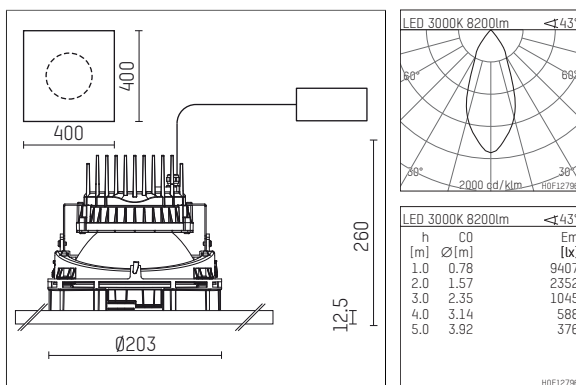

108 374 03 910 PD | white

complx.200 | insider
ceiling recessed luminaire
LED COB | 68 W 3000 K

- ceiling recessed luminaire complx.200 insider
- with plasterboard panel and integrated installation frame
- flow.tec cooling technology
- with LED COB 10000 lm
- colour temperature: 3000 K
- colour rendering index: CRI >80
- L80 / B10 (50.000h)
- SDCM < 3
- net luminous flux: 8200 lm
- total load: 68 W
- luminous efficacy: 120,6 lm/W
- rotationsymmetrical light distribution, flood
- safety cable for reflector module
- darklight reflector of aluminium, mirror finish anodised
- cut of angle: 40 °
- UGR: 18
- with external LED power unit, electronic (DALI), 220-240 V, 0/50/60 Hz
- dimmable
- dimming range: 100-1 %
- power supply: push-wire terminal 2x7x2,5 mm²
- recessing ring of die cast aluminium
- cooling element of aluminium
- length: 400 mm, width: 400 mm, height: 213 mm
- diameter: 203 mm
- recessing depth: 260 mm, ceiling thickness: 12.5 mm
- weight: 0 kg
- 5 years Hoffmeister warranty
- Made in Germany
- maximum ambient temperature: 35 ° C
- certificates: manufactured according to DIN VDE 0711 / EN 60598, CE
- colour: white (RAL9016)
- 108 374 03 910 PD