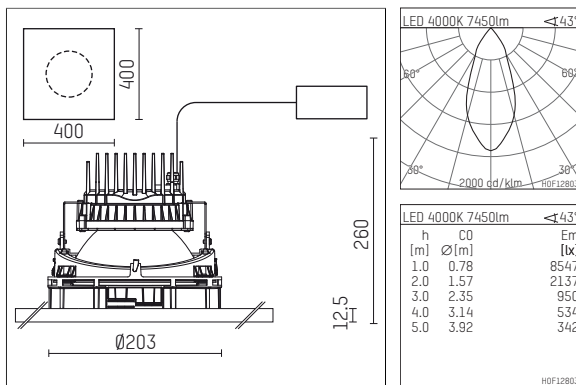

108 374 04 910 PD | white

complx.200 | insider
ceiling recessed luminaire
LED COB | 66 W 4000 K

- ceiling recessed luminaire complx.200 insider
- with plasterboard panel and integrated installation frame
- flow.tec cooling technology
- with LED COB 10000 lm
- colour temperature: 4000 K
- colour rendering index: CRI >80
- L80 / B10 (50.000h)
- SDCM < 3
- net luminous flux: 7450 lm
- total load: 66 W
- luminous efficacy: 112,9 lm/W
- rotationsymmetrical light distribution, flood
- safety cable for reflector module
- darklight reflector of aluminium, mirror finish anodised
- cut of angle: 40 °
- UGR: 17
- with external LED power unit, electronic (DALI), 220-240 V, 0/50/60 Hz
- dimmable
- dimming range: 100-1 %
- power supply: push-wire terminal 2x7x2,5 mm²
- recessing ring of die cast aluminium
- cooling element of aluminium
- length: 400 mm, width: 400 mm, height: 223 mm
- diameter: 203 mm
- recessing depth: 350 mm, ceiling thickness: 12.5 mm
- weight: 0 kg
- 5 years Hoffmeister warranty
- Made in Germany
- certificates: manufactured according to DIN VDE 0711 / EN 60598, CE
- colour: white (RAL9016)
- 108 374 04 910 PD