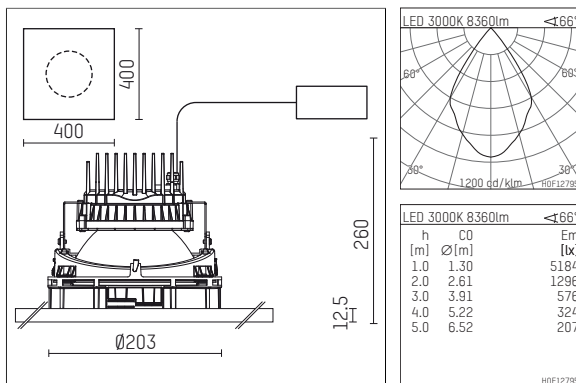

108 375 03 910 PD | white

complx.200 | insider
ceiling recessed luminaire
LED COB | 68 W 3000 K

- ceiling recessed luminaire complx.200 insider
- with plasterboard panel and integrated installation frame
- flow.tec cooling technology
- with LED COB 10000 lm
- colour temperature: 3000 K
- colour rendering index: CRI >80
- L80 / B10 (50.000h)
- SDCM < 3
- net luminous flux: 8360 lm
- total load: 68 W
- luminous efficacy: 122,9 lm/W
- rotationsymmetrical light distribution, wide flood
- safety cable for reflector module
- darklight reflector of aluminium, mirror finish anodised
- cut of angle: 40 °
- UGR: 20
- with external LED power unit, electronic (DALI), 220-240 V, 0/50/60 Hz
- dimmable
- dimming range: 100-1 %
- power supply: push-wire terminal 2x7x2,5 mm²
- recessing ring of die cast aluminium
- cooling element of aluminium
- length: 400 mm, width: 400 mm, height: 213 mm
- diameter: 203 mm
- recessing depth: 260 mm, ceiling thickness: 12.5 mm
- weight: 0 kg
- 5 years Hoffmeister warranty
- Made in Germany
- maximum ambient temperature: 35 ° C
- certificates: manufactured according to DIN VDE 0711 / EN 60598, CE
- colour: white (RAL9016)
- 108 375 03 910 PD