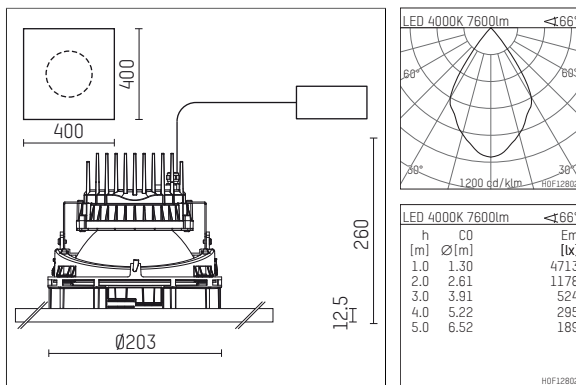

108 375 04 910 PD | white

complx.200 | insider
ceiling recessed luminaire
LED COB | 66 W 4000 K

- ceiling recessed luminaire complx.200 insider
- with plasterboard panel and integrated installation frame
- flow.tec cooling technology
- with LED COB 10000 lm
- colour temperature: 4000 K
- colour rendering index: CRI >80
- L80 / B10 (50.000h)
- SDCM < 3
- net luminous flux: 7600 lm
- total load: 66 W
- luminous efficacy: 115,2 lm/W
- rotationsymmetrical light distribution, wide flood
- safety cable for reflector module
- darklight reflector of aluminium, mirror finish anodised
- cut of angle: 40 °
- UGR: 20
- with external LED power unit, electronic (DALI), 220-240 V, 0/50/60 Hz
- dimmable
- dimming range: 100-1 %
- power supply: push-wire terminal 2x7x2,5 mm²
- recessing ring of die cast aluminium
- cooling element of aluminium
- length: 400 mm, width: 400 mm, height: 223 mm
- diameter: 203 mm
- recessing depth: 350 mm, ceiling thickness: 12.5 mm
- weight: 0 kg
- 5 years Hoffmeister warranty
- Made in Germany
- certificates: manufactured according to DIN VDE 0711 / EN 60598, CE
- colour: white (RAL9016)
- 108 375 04 910 PD