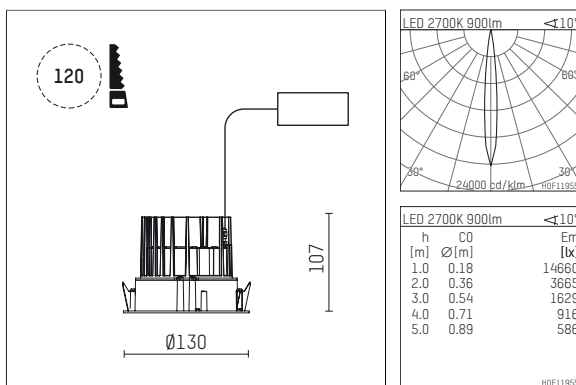

108 701 02 910 RD | white

complx.100 | rim
ceiling recessed luminaire
LED | 14 W 2700 K

- ceiling recessed luminaire complx.100 rim
- with a rim projecting over the ceiling
- for installation into suspended ceilings
- with LED 1060 lm
- colour temperature: 2700 K
- colour rendering index: CRI >90
- L90 / B10 (50.000h)
- SDCM < 2
- net luminous flux: 900 lm
- total load: 14 W
- luminous efficacy: 64,3 lm/W
- rotationsymmetrical light distribution, spot, mirror finish anodised
- cut of angle: 30 °
- beam angle: 10 °
- UGR: 1
- with external LED power unit, electronic (DALI), 220-240 V, 0/50/60 Hz
- amplitude dimming
- dimming range: 100-1 %
- power supply: supply cord with plug connection 2x5x2,5 mm², length: 360 mm
- housing of die cast aluminium
- safety glass, clear
- recessing ring of die cast aluminium
- height: 97 mm
- diameter: 130 mm, recessing diameter: 120 mm
- recessing depth: 107 mm, ceiling thickness: 2-25mm
- weight: 0,65 kg
- protection rating: IP20
- protection class I
- 5 years Hoffmeister warranty
- Made in Germany
- certificates: manufactured according to DIN VDE 0711 / EN 60598, CE
- colour: white (RAL9016)
- 108 701 02 910 RD

- Overview of accessories on the following page / s

108 701 02 910 RD
accessory

Optional accessories

description accessory general	dimensions in mm	item number	pic.-No.
housing for concrete cast for recessed downlights complx.100 rim	ØxH: 342 x 160	108 605 10 000	01