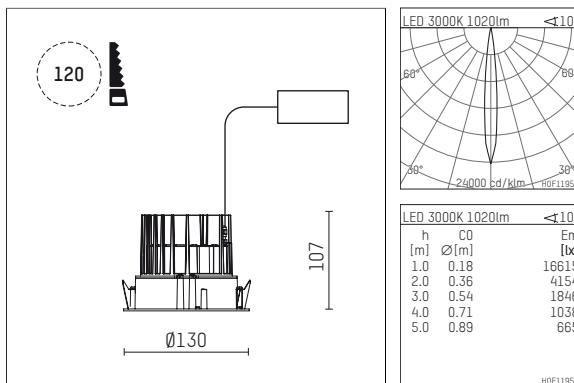

108 701 03 910 RD | white

complx.100 | rim
ceiling recessed luminaire
LED | 14 W 3000 K

- ceiling recessed luminaire complx.100 rim
- with a rim projecting over the ceiling
- for installation into suspended ceilings
- with LED 1200 lm
- colour temperature: 3000 K
- colour rendering index: CRI >90
- L90 / B10 (50.000h)
- SDCM < 2
- net luminous flux: 1020 lm
- total load: 14 W
- luminous efficacy: 72,9 lm/W
- rotationsymmetrical light distribution, spot, mirror finish anodised
- cut of angle: 30 °
- beam angle: 10 °
- UGR: 1
- with external LED power unit, electronic (DALI), 220-240 V, 0/50/60 Hz
- amplitude dimming
- dimming range: 100-1 %
- power supply: supply cord with plug connection 2x5x2,5 mm², length: 360 mm
- housing of die cast aluminium
- safety glass, clear
- recessing ring of die cast aluminium
- height: 97 mm
- diameter: 130 mm, recessing diameter: 120 mm
- recessing depth: 107 mm, ceiling thickness: 2-25mm
- weight: 0,65 kg
- protection rating: IP20
- protection class I
- 5 years Hoffmeister warranty
- Made in Germany
- certificates: manufactured according to DIN VDE 0711 / EN 60598, CE
- colour: white (RAL9016)
- 108 701 03 910 RD

- Overview of accessories on the following page / s

108 701 03 910 RD
accessory**Optional accessories**

description accessory general	dimensions in mm	item number	pic.-No.
housing for concrete cast for recessed downlights complx.100 rim	ØxH: 342 x 160	108 605 10 000	01