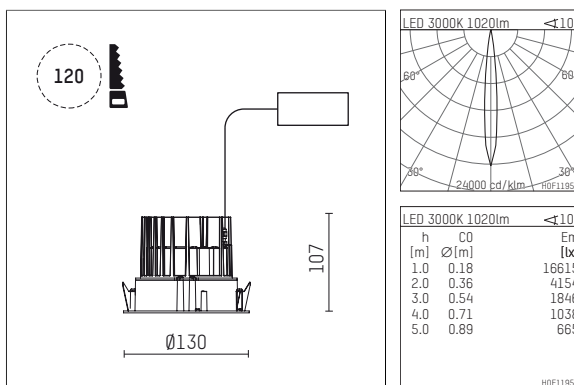

## 108 701 03 910 R | white

complx.100 | rim  
ceiling recessed luminaire  
LED | 14 W 3000 K

- ceiling recessed luminaire complx.100 rim
- with a rim projecting over the ceiling
- for installation into suspended ceilings
- with LED 1200 lm
- colour temperature: 3000 K
- colour rendering index: CRI >90
- L90 / B10 (50.000h)
- SDCM < 2
- net luminous flux: 1020 lm
- total load: 14 W
- luminous efficacy: 72,9 lm/W
- rotationsymmetrical light distribution, spot, mirror finish anodised
- cut of angle: 30 °
- beam angle: 10 °
- UGR: 1
- with external LED power unit, electronic, 220-240 V, 50/60 Hz
- Dimming with external dimmers possible (trailing-edge and leading-edge)
- dimmable
- power supply: supply cord with plug connection 2x5x2,5 mm², length: 360 mm
- housing of die cast aluminium
- safety glass, clear
- recessing ring of die cast aluminium
- height: 97 mm
- diameter: 130 mm, recessing diameter: 120 mm
- recessing depth: 107 mm, ceiling thickness: 2-25mm
- weight: 0,65 kg
- protection rating: IP20
- protection class I
- 5 years Hoffmeister warranty
- Made in Germany
- certificates: manufactured according to DIN VDE 0711 / EN 60598, CE
- colour: white (RAL9016)
- 108 701 03 910 R

- Overview of accessories on the following page / s

108 701 03 910 R  
**accessory****Optional accessories**

description accessory general	dimensions in mm	item number	pic.-No.
housing for concrete cast for recessed downlights complx.100 rim	ØxH: 342 x 160	108 605 10 000	01