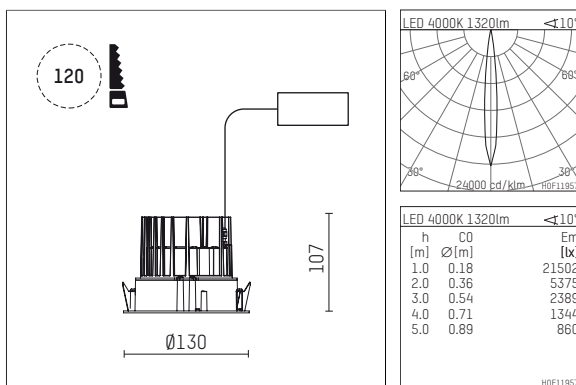

108 701 04 910 RD | white

complx.100 | rim
ceiling recessed luminaire
LED | 14 W 4000 K

- ceiling recessed luminaire complx.100 rim
- with a rim projecting over the ceiling
- for installation into suspended ceilings
- with LED 1560 lm
- colour temperature: 4000 K
- colour rendering index: CRI >80
- L90 / B10 (50.000h)
- SDCM < 2
- net luminous flux: 1320 lm
- total load: 14 W
- luminous efficacy: 94,3 lm/W
- rotationsymmetrical light distribution, spot, mirror finish anodised
- cut of angle: 30 °
- beam angle: 10 °
- UGR: 2
- with external LED power unit, electronic (DALI), 220-240 V, 0/50/60 Hz
- amplitude dimming
- dimming range: 100-1 %
- power supply: supply cord with plug connection 2x5x2,5 mm², length: 360 mm
- housing of die cast aluminium
- safety glass, clear
- recessing ring of die cast aluminium
- height: 97 mm
- diameter: 130 mm, recessing diameter: 120 mm
- recessing depth: 107 mm, ceiling thickness: 2-25mm
- weight: 0,65 kg
- protection rating: IP20
- protection class I
- 5 years Hoffmeister warranty
- Made in Germany
- certificates: manufactured according to DIN VDE 0711 / EN 60598, CE
- colour: white (RAL9016)
- 108 701 04 910 RD

- Overview of accessories on the following page / s

108 701 04 910 RD
accessory**Optional accessories**

description accessory general	dimensions in mm	item number	pic.-No.
housing for concrete cast for recessed downlights complx.100 rim	ØxH: 342 x 160	108 605 10 000	01