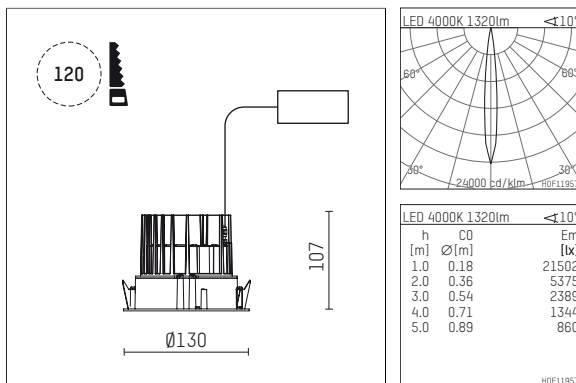

108 701 04 910 R | white

complx.100 | rim
ceiling recessed luminaire
LED | 14 W 4000 K

- ceiling recessed luminaire complx.100 rim
- with a rim projecting over the ceiling
- for installation into suspended ceilings
- with LED 1560 lm
- colour temperature: 4000 K
- colour rendering index: CRI >80
- L90 / B10 (50.000h)
- SDCM < 2
- net luminous flux: 1320 lm
- total load: 14 W
- luminous efficacy: 94,3 lm/W
- rotationsymmetrical light distribution, spot, mirror finish anodised
- cut of angle: 30 °
- beam angle: 10 °
- UGR: 2
- with external LED power unit, electronic, 220-240 V, 50/60 Hz
- Dimming with external dimmers possible (trailing-edge and leading-edge)
- dimmable
- power supply: supply cord with plug connection 2x5x2,5 mm², length: 360 mm
- housing of die cast aluminium
- safety glass, clear
- recessing ring of die cast aluminium
- height: 97 mm
- diameter: 130 mm, recessing diameter: 120 mm
- recessing depth: 107 mm, ceiling thickness: 2-25mm
- weight: 0,65 kg
- protection rating: IP20
- protection class I
- 5 years Hoffmeister warranty
- Made in Germany
- certificates: manufactured according to DIN VDE 0711 / EN 60598, CE
- colour: white (RAL9016)
- 108 701 04 910 R

- Overview of accessories on the following page / s

108 701 04 910 R
accessory**Optional accessories**

description accessory general	dimensions in mm	item number	pic.-No.
housing for concrete cast for recessed downlights complx.100 rim	ØxH: 342 x 160	108 605 10 000	01