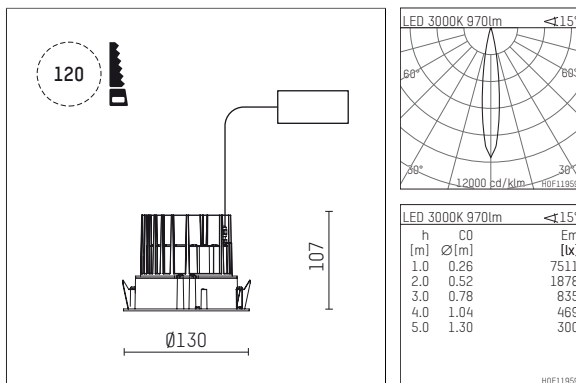

108 702 03 910 RD | white

complx.100 | rim
ceiling recessed luminaire
LED | 14 W 3000 K

- ceiling recessed luminaire complx.100 rim
- with a rim projecting over the ceiling
- for installation into suspended ceilings
- with LED 1200 lm
- colour temperature: 3000 K
- colour rendering index: CRI >90
- L90 / B10 (50.000h)
- SDCM < 2
- net luminous flux: 970 lm
- total load: 14 W
- luminous efficacy: 69,3 lm/W
- rotationsymmetrical light distribution, spot, mirror finish anodised
- cut of angle: 30 °
- beam angle: 15 °
- UGR: 4
- with external LED power unit, electronic (DALI), 220-240 V, 0/50/60 Hz
- amplitude dimming
- dimming range: 100-1 %
- power supply: supply cord with plug connection 2x5x2,5 mm², length: 360 mm
- housing of die cast aluminium
- safety glass, clear
- recessing ring of die cast aluminium
- height: 97 mm
- diameter: 130 mm, recessing diameter: 120 mm
- recessing depth: 107 mm, ceiling thickness: 2-25mm
- weight: 0,65 kg
- protection rating: IP20
- protection class I
- 5 years Hoffmeister warranty
- Made in Germany
- certificates: manufactured according to DIN VDE 0711 / EN 60598, CE
- colour: white (RAL9016)
- 108 702 03 910 RD

- Overview of accessories on the following page / s

108 702 03 910 RD
accessory

Optional accessories

description accessory general	dimensions in mm	item number	pic.-No.
housing for concrete cast for recessed downlights complx.100 rim	ØxH: 342 x 160	108 605 10 000	01