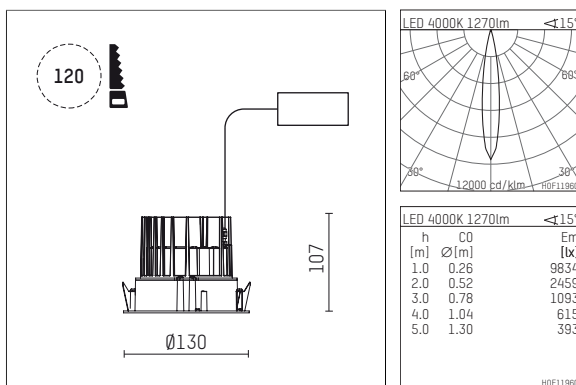

## 108 702 04 910 RD | white

complx.100 | rim  
ceiling recessed luminaire  
LED | 14 W 4000 K

- ceiling recessed luminaire complx.100 rim
- with a rim projecting over the ceiling
- for installation into suspended ceilings
- with LED 1560 lm
- colour temperature: 4000 K
- colour rendering index: CRI >80
- L90 / B10 (50.000h)
- SDCM < 2
- net luminous flux: 1270 lm
- total load: 14 W
- luminous efficacy: 90,7 lm/W
- rotationsymmetrical light distribution, spot, mirror finish anodised
- cut of angle: 30 °
- beam angle: 15 °
- UGR: 5
- with external LED power unit, electronic (DALI), 220-240 V, 0/50/60 Hz
- amplitude dimming
- dimming range: 100-1 %
- power supply: supply cord with plug connection 2x5x2,5 mm², length: 360 mm
- housing of die cast aluminium
- safety glass, clear
- recessing ring of die cast aluminium
- height: 97 mm
- diameter: 130 mm, recessing diameter: 120 mm
- recessing depth: 107 mm, ceiling thickness: 2-25mm
- weight: 0,65 kg
- protection rating: IP20
- protection class I
- 5 years Hoffmeister warranty
- Made in Germany
- certificates: manufactured according to DIN VDE 0711 / EN 60598, CE
- colour: white (RAL9016)
- 108 702 04 910 RD

- Overview of accessories on the following page / s

108 702 04 910 RD  
**accessory**

## Optional accessories

description accessory general	dimensions in mm	item number	pic.-No.
housing for concrete cast for recessed downlights complx.100 rim	ØxH: 342 x 160	108 605 10 000	01