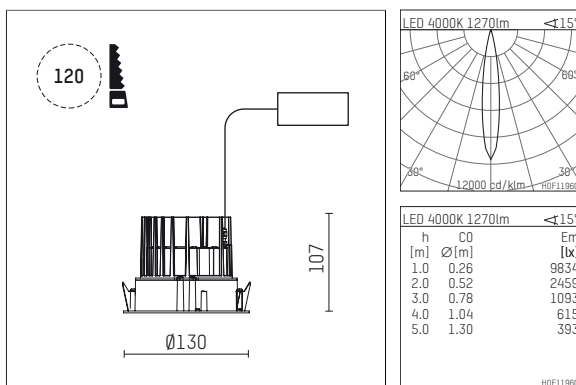

## 108 702 04 910 R | white

complx.100 | rim  
ceiling recessed luminaire  
LED | 14 W 4000 K

- ceiling recessed luminaire complx.100 rim
- with a rim projecting over the ceiling
- for installation into suspended ceilings
- with LED 1560 lm
- colour temperature: 4000 K
- colour rendering index: CRI >80
- L90 / B10 (50.000h)
- SDCM < 2
- net luminous flux: 1270 lm
- total load: 14 W
- luminous efficacy: 90,7 lm/W
- rotationsymmetrical light distribution, spot, mirror finish anodised
- cut of angle: 30 °
- beam angle: 15 °
- UGR: 5
- with external LED power unit, electronic, 220-240 V, 50/60 Hz
- Dimming with external dimmers possible (trailing-edge and leading-edge)
- dimmable
- power supply: supply cord with plug connection 2x5x2,5 mm², length: 360 mm
- housing of die cast aluminium
- safety glass, clear
- recessing ring of die cast aluminium
- height: 97 mm
- diameter: 130 mm, recessing diameter: 120 mm
- recessing depth: 107 mm, ceiling thickness: 2-25mm
- weight: 0,65 kg
- protection rating: IP20
- protection class I
- 5 years Hoffmeister warranty
- Made in Germany
- certificates: manufactured according to DIN VDE 0711 / EN 60598, CE
- colour: white (RAL9016)
- 108 702 04 910 R

- Overview of accessories on the following page / s

108 702 04 910 R  
**accessory****Optional accessories**

description accessory general	dimensions in mm	item number	pic.-No.
housing for concrete cast for recessed downlights complx.100 rim	ØxH: 342 x 160	108 605 10 000	01