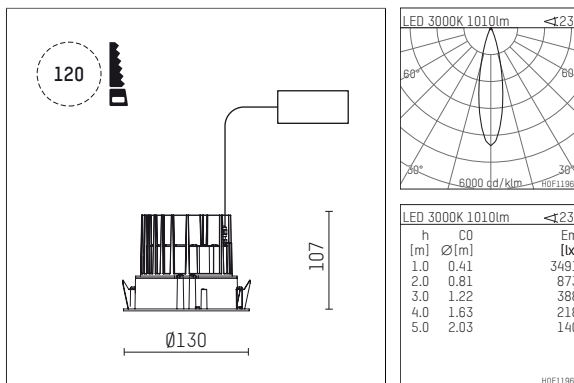

## 108 703 03 910 RD | white

complx.100 | rim  
ceiling recessed luminaire  
LED | 14 W 3000 K

- ceiling recessed luminaire complx.100 rim
- with a rim projecting over the ceiling
- for installation into suspended ceilings
- with LED 1200 lm
- colour temperature: 3000 K
- colour rendering index: CRI >90
- L90 / B10 (50.000h)
- SDCM < 2
- net luminous flux: 1010 lm
- total load: 14 W
- luminous efficacy: 72,1 lm/W
- rotationsymmetrical light distribution, medium, mirror finish anodised
- cut of angle: 30 °
- beam angle: 25 °
- UGR: 6
- with external LED power unit, electronic (DALI), 220-240 V, 0/50/60 Hz
- amplitude dimming
- dimming range: 100-1 %
- power supply: supply cord with plug connection 2x5x2,5 mm², length: 360 mm
- housing of die cast aluminium
- microprismatic filter with very high rate of light transmission
- recessing ring of die cast aluminium
- height: 97 mm
- diameter: 130 mm, recessing diameter: 120 mm
- recessing depth: 107 mm, ceiling thickness: 2-25mm
- weight: 0,65 kg
- protection rating: IP20
- protection class I
- 5 years Hoffmeister warranty
- Made in Germany
- certificates: manufactured according to DIN VDE 0711 / EN 60598, CE
- colour: white (RAL9016)
- 108 703 03 910 RD

## Optional accessories

description accessory general	dimensions in mm	item number	pic.-No.
housing for concrete cast for recessed downlights complx.100 rim	ØxH: 342 x 160	108 605 10 000	01