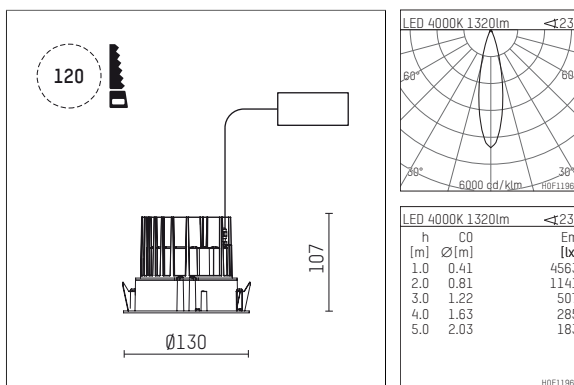

## 108 703 04 910 RD | white

complx.100 | rim  
ceiling recessed luminaire  
LED | 14 W 4000 K

- ceiling recessed luminaire complx.100 rim
- with a rim projecting over the ceiling
- for installation into suspended ceilings
- with LED 1560 lm
- colour temperature: 4000 K
- colour rendering index: CRI >80
- L90 / B10 (50.000h)
- SDCM < 2
- net luminous flux: 1320 lm
- total load: 14 W
- luminous efficacy: 94,3 lm/W
- rotationsymmetrical light distribution, medium, mirror finish anodised
- cut of angle: 30 °
- beam angle: 25 °
- UGR: 7
- with external LED power unit, electronic (DALI), 220-240 V, 0/50/60 Hz
- amplitude dimming
- dimming range: 100-1 %
- power supply: supply cord with plug connection 2x5x2,5 mm², length: 360 mm
- housing of die cast aluminium
- microprismatic filter with very high rate of light transmission
- recessing ring of die cast aluminium
- height: 97 mm
- diameter: 130 mm, recessing diameter: 120 mm
- recessing depth: 107 mm, ceiling thickness: 2-25mm
- weight: 0,65 kg
- protection rating: IP20
- protection class I
- 5 years Hoffmeister warranty
- Made in Germany
- certificates: manufactured according to DIN VDE 0711 / EN 60598, CE
- colour: white (RAL9016)
- 108 703 04 910 RD

- Overview of accessories on the following page / s

108 703 04 910 RD  
**accessory****Optional accessories**

description accessory general	dimensions in mm	item number	pic.-No.
housing for concrete cast for recessed downlights complx.100 rim	ØxH: 342 x 160	108 605 10 000	01