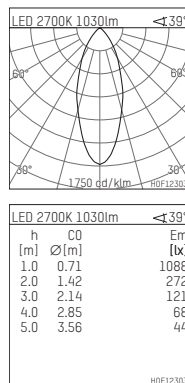

108 705 02 910 PD | white

complx.100 | insider
ceiling recessed luminaire
LED | 21 W 2700 K

- ceiling recessed luminaire complx.100 insider
- with plasterboard panel and integrated installation frame
- with LED 1600 lm
- colour temperature: 2700 K
- colour rendering index: CRI >90
- L90 / B10 (50.000h)
- SDCM < 2
- net luminous flux: 1030 lm
- total load: 21 W
- luminous efficacy: 49,0 lm/W
- rotationsymmetrical light distribution, medium
- darklight reflector of aluminium, mirror finish anodised
- cut of angle: 30 °
- UGR: 17
- with external LED power unit, electronic (DALI), 220-240 V, 0/50/60 Hz
- dimmable
- dimming range: 100-1 %
- power supply: supply cord with plug connection 2x5x2,5 mm², length: 360 mm
- housing of die cast aluminium
- recessing ring of die cast aluminium
- length: 400 mm, width: 400 mm, height: 127 mm
- diameter: 102 mm
- recessing depth: 137 mm, ceiling thickness: 12.5 mm
- weight: 1,9 kg
- protection rating: IP20
- protection class I
- 5 years Hoffmeister warranty
- Made in Germany
- certificates: manufactured according to DIN VDE 0711 / EN 60598, CE
- colour: white (RAL9016)
- 108 705 02 910 PD