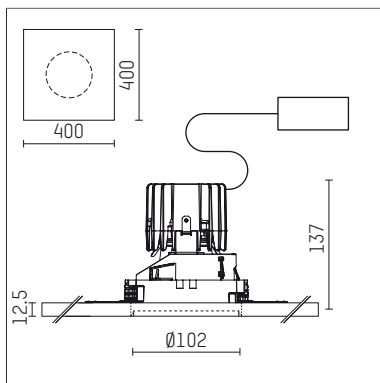

108 705 02 910 PD | white

complx.100 | insider
ceiling recessed luminaire
LED | 21 W 2700 K

- ceiling recessed luminaire complx.100 insider
- with plasterboard panel and integrated installation frame
- with LED 1600 lm
- colour temperature: 2700 K
- colour rendering index: CRI >90
- L90 / B10 (50.000h)
- SDCM < 2
- net luminous flux: 1030 lm
- total load: 21 W
- luminous efficacy: 49,0 lm/W
- rotationsymmetrical light distribution, medium
- darklight reflector of aluminium, mirror finish anodised
- cut of angle: 30 °
- UGR: 17
- with external LED power unit, electronic (DALI), 220-240 V, 0/50/60 Hz
- dimmable
- dimming range: 100-1 %
- power supply: supply cord with plug connection 2x5x2,5 mm², length: 360 mm
- housing of die cast aluminium
- recessing ring of die cast aluminium
- length: 400 mm, width: 400 mm, height: 127 mm
- diameter: 102 mm
- recessing depth: 137 mm, ceiling thickness: 12.5 mm
- weight: 1,9 kg
- protection rating: IP20
- protection class I
- 5 years Hoffmeister warranty
- Made in Germany
- certificates: manufactured according to DIN VDE 0711 / EN 60598, CE
- colour: white (RAL9016)
- 108 705 02 910 PD