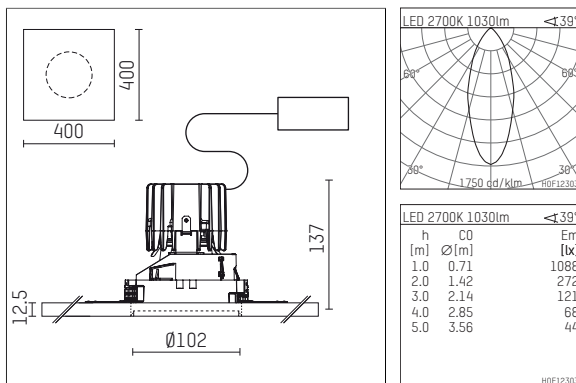

108 705 02 910 P | white

complx.100 | insider
ceiling recessed luminaire
LED | 21 W 2700 K

- ceiling recessed luminaire complx.100 insider
- with plasterboard panel and integrated installation frame
- with LED 1600 lm
- colour temperature: 2700 K
- colour rendering index: CRI >90
- L90 / B10 (50.000h)
- SDCM < 2
- net luminous flux: 1030 lm
- total load: 21 W
- luminous efficacy: 49,0 lm/W
- rotationsymmetrical light distribution, medium
- darklight reflector of aluminium, mirror finish anodised
- cut of angle: 30 °
- UGR: 17
- with external LED power unit, electronic, 220-240 V, 50/60 Hz
- Dimming with external dimmers possible (trailing-edge and leading-edge)
- dimmable
- power supply: supply cord with plug connection 2x5x2,5 mm², length: 360 mm
- housing of die cast aluminium
- recessing ring of die cast aluminium
- length: 400 mm, width: 400 mm, height: 127 mm
- diameter: 102 mm
- recessing depth: 137 mm, ceiling thickness: 12.5 mm
- weight: 1,9 kg
- protection rating: IP20
- protection class I
- 5 years Hoffmeister warranty
- Made in Germany
- certificates: manufactured according to DIN VDE 0711 / EN 60598, CE
- colour: white (RAL9016)
- 108 705 02 910 P