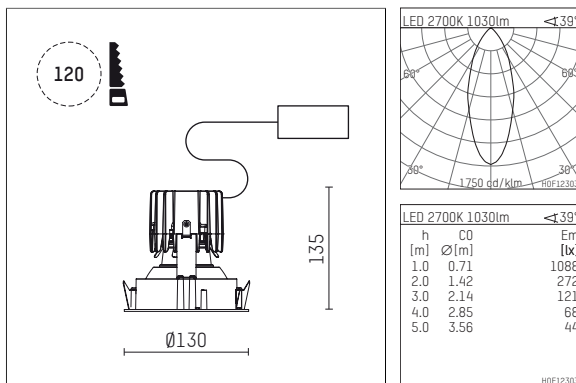

108 705 02 910 RD | white

complx.100 | rim
ceiling recessed luminaire
LED | 21 W 2700 K

- ceiling recessed luminaire complx.100 rim
- with a rim projecting over the ceiling
- for installation into suspended ceilings
- with LED 1600 lm
- colour temperature: 2700 K
- colour rendering index: CRI >90
- L90 / B10 (50.000h)
- SDCM < 2
- net luminous flux: 1030 lm
- total load: 21 W
- luminous efficacy: 49,0 lm/W
- rotationsymmetrical light distribution, medium
- darklight reflector of aluminium, mirror finish anodised
- cut of angle: 30 °
- UGR: 17
- with external LED power unit, electronic (DALI), 220-240 V, 0/50/60 Hz
- dimmable
- dimming range: 100-1 %
- power supply: supply cord with plug connection 2x5x2,5 mm², length: 360 mm
- housing of die cast aluminium
- recessing ring of die cast aluminium
- height: 125 mm
- diameter: 130 mm, recessing diameter: 120 mm
- recessing depth: 135 mm, ceiling thickness: 2-25mm
- weight: 0,7 kg
- protection rating: IP20
- protection class I
- 5 years Hoffmeister warranty
- Made in Germany
- certificates: manufactured according to DIN VDE 0711 / EN 60598, CE
- colour: white (RAL9016)
- 108 705 02 910 RD

- Overview of accessories on the following page / s

108 705 02 910 RD
accessory**Optional accessories**

description accessory general	dimensions in mm	item number	pic.-No.
housing for concrete cast for recessed downlights complx.100 rim	ØxH: 342 x 160	108 605 10 000	01