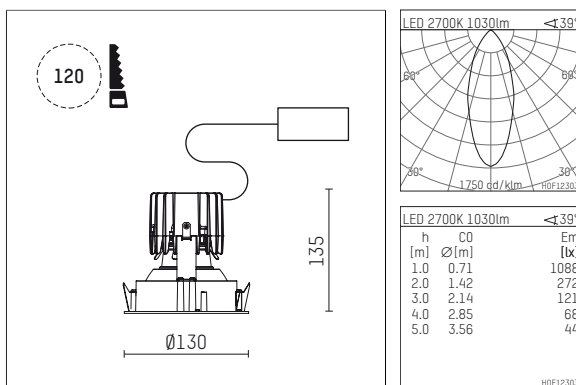

108 705 02 910 R | white

complx.100 | rim
ceiling recessed luminaire
LED | 21 W 2700 K

- ceiling recessed luminaire complx.100 rim
- with a rim projecting over the ceiling
- for installation into suspended ceilings
- with LED 1600 lm
- colour temperature: 2700 K
- colour rendering index: CRI >90
- L90 / B10 (50.000h)
- SDCM < 2
- net luminous flux: 1030 lm
- total load: 21 W
- luminous efficacy: 49,0 lm/W
- rotationsymmetrical light distribution, medium
- darklight reflector of aluminium, mirror finish anodised
- cut of angle: 30 °
- UGR: 17
- with external LED power unit, electronic, 220-240 V, 50/60 Hz
- Dimming with external dimmers possible (trailing-edge and leading-edge)
- dimmable
- power supply: supply cord with plug connection 2x5x2,5 mm², length: 360 mm
- housing of die cast aluminium
- recessing ring of die cast aluminium
- height: 125 mm
- diameter: 130 mm, recessing diameter: 120 mm
- recessing depth: 135 mm, ceiling thickness: 2-25mm
- weight: 0,7 kg
- protection rating: IP20
- protection class I
- 5 years Hoffmeister warranty
- Made in Germany
- certificates: manufactured according to DIN VDE 0711 / EN 60598, CE
- colour: white (RAL9016)
- 108 705 02 910 R

- Overview of accessories on the following page / s

108 705 02 910 R
accessory**Optional accessories**

description accessory general	dimensions in mm	item number	pic.-No.
housing for concrete cast for recessed downlights complx.100 rim	ØxH: 342 x 160	108 605 10 000	01