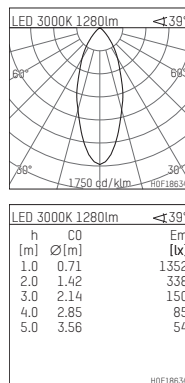

108 705 03 910 PD | white

complx.100 | insider
ceiling recessed luminaire
LED | 21 W 3000 K

- ceiling recessed luminaire complx.100 insider
- with plasterboard panel and integrated installation frame
- with LED 1800 lm
- colour temperature: 3000 K
- colour rendering index: CRI >90
- L90 / B10 (50.000h)
- SDCM < 2
- net luminous flux: 1280 lm
- total load: 21 W
- luminous efficacy: 61,0 lm/W
- rotationsymmetrical light distribution, medium
- darklight reflector of aluminium, mirror finish anodised
- cut of angle: 30 °
- UGR: 18
- with external LED power unit, electronic (DALI), 220-240 V, 0/50/60 Hz
- dimmable
- dimming range: 100-1 %
- power supply: supply cord with plug connection 2x5x2,5 mm², length: 360 mm
- housing of die cast aluminium
- recessing ring of die cast aluminium
- length: 400 mm, width: 400 mm, height: 127 mm
- diameter: 102 mm
- recessing depth: 137 mm, ceiling thickness: 12.5 mm
- weight: 1,9 kg
- protection rating: IP20
- protection class I
- 5 years Hoffmeister warranty
- Made in Germany
- certificates: manufactured according to DIN VDE 0711 / EN 60598, CE
- colour: white (RAL9016)
- 108 705 03 910 PD