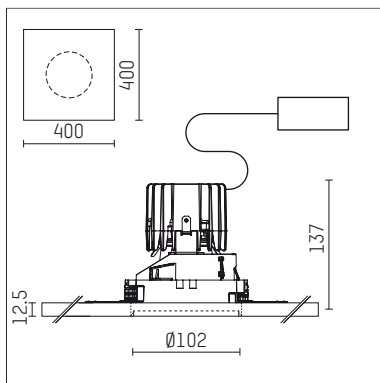

108 705 03 910 PD | white

complx.100 | insider
ceiling recessed luminaire
LED | 21 W 3000 K

- ceiling recessed luminaire complx.100 insider
- with plasterboard panel and integrated installation frame
- with LED 1800 lm
- colour temperature: 3000 K
- colour rendering index: CRI >90
- L90 / B10 (50.000h)
- SDCM < 2
- net luminous flux: 1280 lm
- total load: 21 W
- luminous efficacy: 61,0 lm/W
- rotationsymmetrical light distribution, medium
- darklight reflector of aluminium, mirror finish anodised
- cut of angle: 30 °
- UGR: 18
- with external LED power unit, electronic (DALI), 220-240 V, 0/50/60 Hz
- dimmable
- dimming range: 100-1 %
- power supply: supply cord with plug connection 2x5x2,5 mm², length: 360 mm
- housing of die cast aluminium
- recessing ring of die cast aluminium
- length: 400 mm, width: 400 mm, height: 127 mm
- diameter: 102 mm
- recessing depth: 137 mm, ceiling thickness: 12.5 mm
- weight: 1,9 kg
- protection rating: IP20
- protection class I
- 5 years Hoffmeister warranty
- Made in Germany
- certificates: manufactured according to DIN VDE 0711 / EN 60598, CE
- colour: white (RAL9016)
- 108 705 03 910 PD