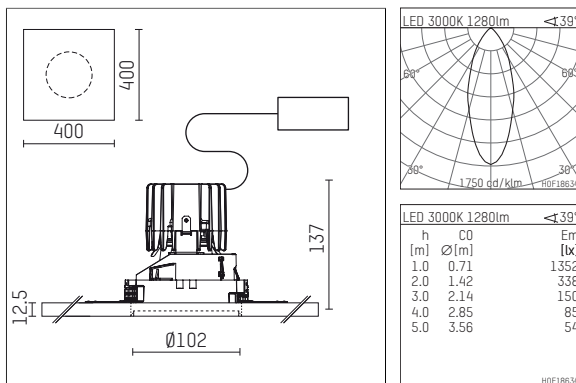

108 705 03 910 P | white

complx.100 | insider
ceiling recessed luminaire
LED | 21 W 3000 K

- ceiling recessed luminaire complx.100 insider
- with plasterboard panel and integrated installation frame
- with LED 1800 lm
- colour temperature: 3000 K
- colour rendering index: CRI >90
- L90 / B10 (50.000h)
- SDCM < 2
- net luminous flux: 1280 lm
- total load: 21 W
- luminous efficacy: 61,0 lm/W
- rotationsymmetrical light distribution, medium
- darklight reflector of aluminium, mirror finish anodised
- cut of angle: 30 °
- UGR: 18
- with external LED power unit, electronic, 220-240 V, 50/60 Hz
- Dimming with external dimmers possible (trailing-edge and leading-edge)
- dimmable
- power supply: supply cord with plug connection 2x5x2,5 mm², length: 360 mm
- housing of die cast aluminium
- recessing ring of die cast aluminium
- length: 400 mm, width: 400 mm, height: 127 mm
- diameter: 102 mm
- recessing depth: 137 mm, ceiling thickness: 12.5 mm
- weight: 1,9 kg
- protection rating: IP20
- protection class I
- 5 years Hoffmeister warranty
- Made in Germany
- certificates: manufactured according to DIN VDE 0711 / EN 60598, CE
- colour: white (RAL9016)
- 108 705 03 910 P