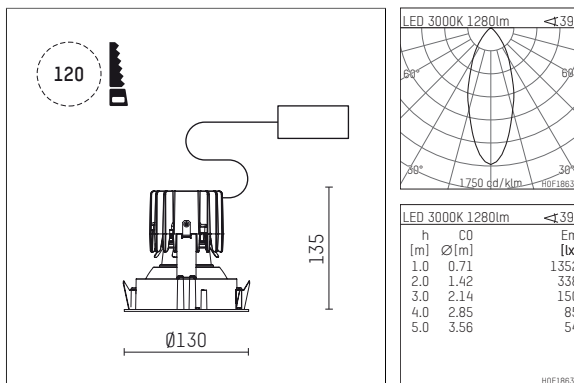

108 705 03 910 RD | white

complx.100 | rim
ceiling recessed luminaire
LED | 21 W 3000 K

- ceiling recessed luminaire complx.100 rim
- with a rim projecting over the ceiling
- for installation into suspended ceilings
- with LED 1800 lm
- colour temperature: 3000 K
- colour rendering index: CRI >90
- L90 / B10 (50.000h)
- SDCM < 2
- net luminous flux: 1280 lm
- total load: 21 W
- luminous efficacy: 61,0 lm/W
- rotationsymmetrical light distribution, medium
- darklight reflector of aluminium, mirror finish anodised
- cut of angle: 30 °
- UGR: 18
- with external LED power unit, electronic (DALI), 220-240 V, 0/50/60 Hz
- dimmable
- dimming range: 100-1 %
- power supply: supply cord with plug connection 2x5x2,5 mm², length: 360 mm
- housing of die cast aluminium
- recessing ring of die cast aluminium
- height: 125 mm
- diameter: 130 mm, recessing diameter: 120 mm
- recessing depth: 135 mm, ceiling thickness: 2-25mm
- weight: 0,7 kg
- protection rating: IP20
- protection class I
- 5 years Hoffmeister warranty
- Made in Germany
- certificates: manufactured according to DIN VDE 0711 / EN 60598, CE
- colour: white (RAL9016)
- 108 705 03 910 RD

- Overview of accessories on the following page / s

108 705 03 910 RD
accessory**Optional accessories**

description accessory general	dimensions in mm	item number	pic.-No.
housing for concrete cast for recessed downlights complx.100 rim	ØxH: 342 x 160	108 605 10 000	01