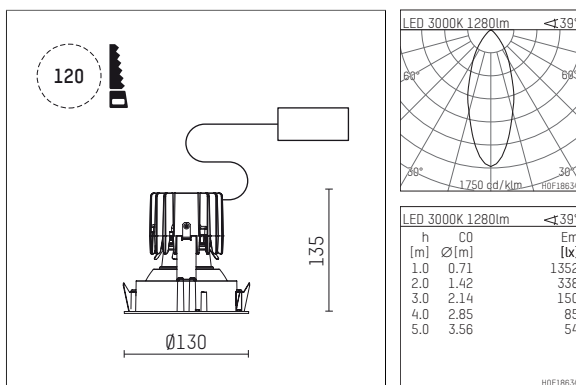

108 705 03 910 R | white

complx.100 | rim
ceiling recessed luminaire
LED | 21 W 3000 K

- ceiling recessed luminaire complx.100 rim
- with a rim projecting over the ceiling
- for installation into suspended ceilings
- with LED 1800 lm
- colour temperature: 3000 K
- colour rendering index: CRI >90
- L90 / B10 (50.000h)
- SDCM < 2
- net luminous flux: 1280 lm
- total load: 21 W
- luminous efficacy: 61,0 lm/W
- rotationsymmetrical light distribution, medium
- darklight reflector of aluminium, mirror finish anodised
- cut of angle: 30 °
- UGR: 18
- with external LED power unit, electronic, 220-240 V, 50/60 Hz
- Dimming with external dimmers possible (trailing-edge and leading-edge)
- dimmable
- power supply: supply cord with plug connection 2x5x2,5 mm², length: 360 mm
- housing of die cast aluminium
- recessing ring of die cast aluminium
- height: 125 mm
- diameter: 130 mm, recessing diameter: 120 mm
- recessing depth: 135 mm, ceiling thickness: 2-25mm
- weight: 0,7 kg
- protection rating: IP20
- protection class I
- 5 years Hoffmeister warranty
- Made in Germany
- certificates: manufactured according to DIN VDE 0711 / EN 60598, CE
- colour: white (RAL9016)
- 108 705 03 910 R

- Overview of accessories on the following page / s

108 705 03 910 R
accessory**Optional accessories**

description accessory general	dimensions in mm	item number	pic.-No.
housing for concrete cast for recessed downlights complx.100 rim	ØxH: 342 x 160	108 605 10 000	01