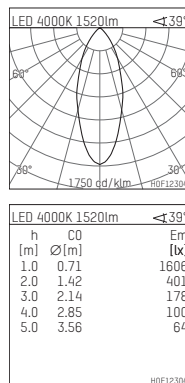

108 705 04 910 PD | white

complx.100 | insider
ceiling recessed luminaire
LED | 21 W 4000 K

- ceiling recessed luminaire complx.100 insider
- with plasterboard panel and integrated installation frame
- with LED 2350 lm
- colour temperature: 4000 K
- colour rendering index: CRI >80
- L90 / B10 (50.000h)
- SDCM < 2
- net luminous flux: 1520 lm
- total load: 21 W
- luminous efficacy: 72,4 lm/W
- rotationsymmetrical light distribution, medium
- darklight reflector of aluminium, mirror finish anodised
- cut of angle: 30 °
- UGR: 18
- with external LED power unit, electronic (DALI), 220-240 V, 0/50/60 Hz
- dimmable
- dimming range: 100-1 %
- power supply: supply cord with plug connection 2x5x2,5 mm², length: 360 mm
- housing of die cast aluminium
- recessing ring of die cast aluminium
- length: 400 mm, width: 400 mm, height: 127 mm
- diameter: 102 mm
- recessing depth: 137 mm, ceiling thickness: 12.5 mm
- weight: 1,9 kg
- protection rating: IP20
- protection class I
- 5 years Hoffmeister warranty
- Made in Germany
- certificates: manufactured according to DIN VDE 0711 / EN 60598, CE
- colour: white (RAL9016)
- 108 705 04 910 PD