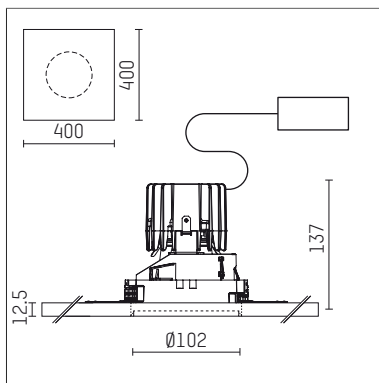

108 705 04 910 PD | white

complx.100 | insider
ceiling recessed luminaire
LED | 21 W 4000 K

- ceiling recessed luminaire complx.100 insider
- with plasterboard panel and integrated installation frame
- with LED 2350 lm
- colour temperature: 4000 K
- colour rendering index: CRI >80
- L90 / B10 (50.000h)
- SDCM < 2
- net luminous flux: 1520 lm
- total load: 21 W
- luminous efficacy: 72,4 lm/W
- rotationsymmetrical light distribution, medium
- darklight reflector of aluminium, mirror finish anodised
- cut of angle: 30 °
- UGR: 18
- with external LED power unit, electronic (DALI), 220-240 V, 0/50/60 Hz
- dimmable
- dimming range: 100-1 %
- power supply: supply cord with plug connection 2x5x2,5 mm², length: 360 mm
- housing of die cast aluminium
- recessing ring of die cast aluminium
- length: 400 mm, width: 400 mm, height: 127 mm
- diameter: 102 mm
- recessing depth: 137 mm, ceiling thickness: 12.5 mm
- weight: 1,9 kg
- protection rating: IP20
- protection class I
- 5 years Hoffmeister warranty
- Made in Germany
- certificates: manufactured according to DIN VDE 0711 / EN 60598, CE
- colour: white (RAL9016)
- 108 705 04 910 PD