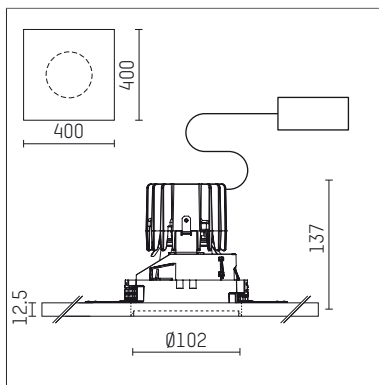

108 705 04 910 P | white

complx.100 | insider
ceiling recessed luminaire
LED | 21 W 4000 K

- ceiling recessed luminaire complx.100 insider
- with plasterboard panel and integrated installation frame
- with LED 2350 lm
- colour temperature: 4000 K
- colour rendering index: CRI >80
- L90 / B10 (50.000h)
- SDCM < 2
- net luminous flux: 1520 lm
- total load: 21 W
- luminous efficacy: 72,4 lm/W
- rotationsymmetrical light distribution, medium
- darklight reflector of aluminium, mirror finish anodised
- cut of angle: 30 °
- UGR: 18
- with external LED power unit, electronic, 220-240 V, 50/60 Hz
- Dimming with external dimmers possible (trailing-edge and leading-edge)
- dimmable
- power supply: supply cord with plug connection 2x5x2,5 mm², length: 360 mm
- housing of die cast aluminium
- recessing ring of die cast aluminium
- length: 400 mm, width: 400 mm, height: 127 mm
- diameter: 102 mm
- recessing depth: 137 mm, ceiling thickness: 12.5 mm
- weight: 1,9 kg
- protection rating: IP20
- protection class I
- 5 years Hoffmeister warranty
- Made in Germany
- certificates: manufactured according to DIN VDE 0711 / EN 60598, CE
- colour: white (RAL9016)
- 108 705 04 910 P