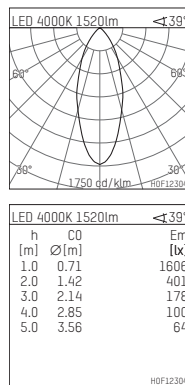

108 705 04 910 P | white

complx.100 | insider
ceiling recessed luminaire
LED | 21 W 4000 K

- ceiling recessed luminaire complx.100 insider
- with plasterboard panel and integrated installation frame
- with LED 2350 lm
- colour temperature: 4000 K
- colour rendering index: CRI >80
- L90 / B10 (50.000h)
- SDCM < 2
- net luminous flux: 1520 lm
- total load: 21 W
- luminous efficacy: 72,4 lm/W
- rotationsymmetrical light distribution, medium
- darklight reflector of aluminium, mirror finish anodised
- cut of angle: 30 °
- UGR: 18
- with external LED power unit, electronic, 220-240 V, 50/60 Hz
- Dimming with external dimmers possible (trailing-edge and leading-edge)
- dimmable
- power supply: supply cord with plug connection 2x5x2,5 mm², length: 360 mm
- housing of die cast aluminium
- recessing ring of die cast aluminium
- length: 400 mm, width: 400 mm, height: 127 mm
- diameter: 102 mm
- recessing depth: 137 mm, ceiling thickness: 12.5 mm
- weight: 1,9 kg
- protection rating: IP20
- protection class I
- 5 years Hoffmeister warranty
- Made in Germany
- certificates: manufactured according to DIN VDE 0711 / EN 60598, CE
- colour: white (RAL9016)
- 108 705 04 910 P