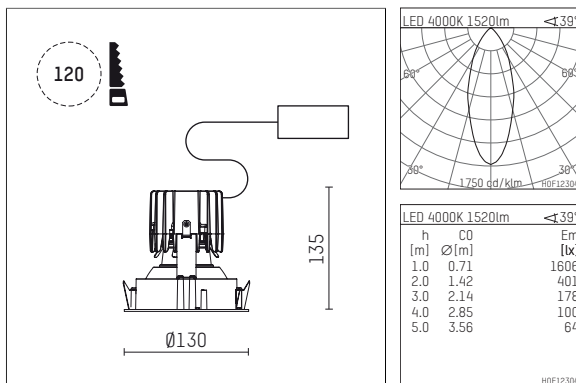

108 705 04 910 RD | white

complx.100 | rim
ceiling recessed luminaire
LED | 21 W 4000 K

- ceiling recessed luminaire complx.100 rim
- with a rim projecting over the ceiling
- for installation into suspended ceilings
- with LED 2350 lm
- colour temperature: 4000 K
- colour rendering index: CRI >80
- L90 / B10 (50.000h)
- SDCM < 2
- net luminous flux: 1520 lm
- total load: 21 W
- luminous efficacy: 72,4 lm/W
- rotationsymmetrical light distribution, medium
- darklight reflector of aluminium, mirror finish anodised
- cut of angle: 30 °
- UGR: 18
- with external LED power unit, electronic (DALI), 220-240 V, 0/50/60 Hz
- dimmable
- dimming range: 100-1 %
- power supply: supply cord with plug connection 2x5x2,5 mm², length: 360 mm
- housing of die cast aluminium
- recessing ring of die cast aluminium
- height: 125 mm
- diameter: 130 mm, recessing diameter: 120 mm
- recessing depth: 135 mm, ceiling thickness: 2-25mm
- weight: 0,7 kg
- protection rating: IP20
- protection class I
- 5 years Hoffmeister warranty
- Made in Germany
- certificates: manufactured according to DIN VDE 0711 / EN 60598, CE
- colour: white (RAL9016)
- 108 705 04 910 RD

- Overview of accessories on the following page / s

108 705 04 910 RD
accessory**Optional accessories**

description accessory general	dimensions in mm	item number	pic.-No.
housing for concrete cast for recessed downlights complx.100 rim	ØxH: 342 x 160	108 605 10 000	01