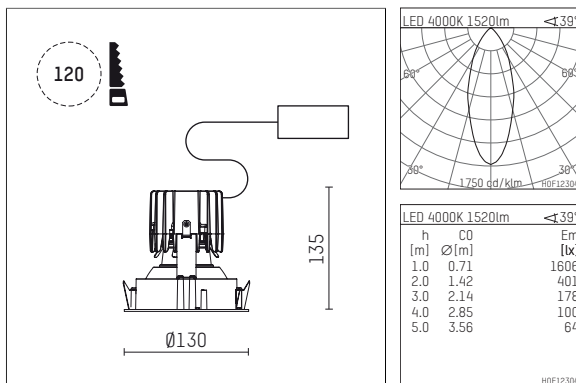

108 705 04 910 R | white

complx.100 | rim
ceiling recessed luminaire
LED | 21 W 4000 K

- ceiling recessed luminaire complx.100 rim
- with a rim projecting over the ceiling
- for installation into suspended ceilings
- with LED 2350 lm
- colour temperature: 4000 K
- colour rendering index: CRI >80
- L90 / B10 (50.000h)
- SDCM < 2
- net luminous flux: 1520 lm
- total load: 21 W
- luminous efficacy: 72,4 lm/W
- rotationsymmetrical light distribution, medium
- darklight reflector of aluminium, mirror finish anodised
- cut of angle: 30 °
- UGR: 18
- with external LED power unit, electronic, 220-240 V, 50/60 Hz
- Dimming with external dimmers possible (trailing-edge and leading-edge)
- dimmable
- power supply: supply cord with plug connection 2x5x2,5 mm², length: 360 mm
- housing of die cast aluminium
- recessing ring of die cast aluminium
- height: 125 mm
- diameter: 130 mm, recessing diameter: 120 mm
- recessing depth: 135 mm, ceiling thickness: 2-25mm
- weight: 0,7 kg
- protection rating: IP20
- protection class I
- 5 years Hoffmeister warranty
- Made in Germany
- certificates: manufactured according to DIN VDE 0711 / EN 60598, CE
- colour: white (RAL9016)
- 108 705 04 910 R

- Overview of accessories on the following page / s

108 705 04 910 R
accessory**Optional accessories**

description accessory general	dimensions in mm	item number	pic.-No.
housing for concrete cast for recessed downlights complx.100 rim	ØxH: 342 x 160	108 605 10 000	01