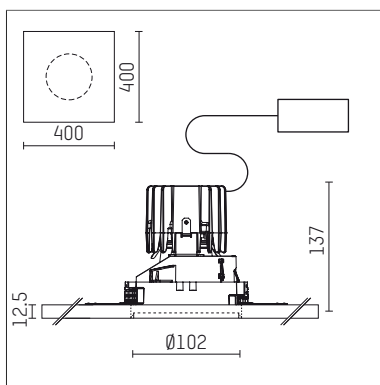

108 706 02 910 PD | white

complx.100 | insider
ceiling recessed luminaire
LED | 21 W 2700 K

- ceiling recessed luminaire complx.100 insider
- with plasterboard panel and integrated installation frame
- with LED 1600 lm
- colour temperature: 2700 K
- colour rendering index: CRI >90
- L90 / B10 (50.000h)
- SDCM < 2
- net luminous flux: 1160 lm
- total load: 21 W
- luminous efficacy: 55,2 lm/W
- rotationsymmetrical light distribution, flood
- darklight reflector of aluminium, mirror finish anodised
- cut of angle: 30 °
- UGR: 18
- with external LED power unit, electronic (DALI), 220-240 V, 0/50/60 Hz
- dimmable
- dimming range: 100-1 %
- power supply: supply cord with plug connection 2x5x2,5 mm², length: 360 mm
- housing of die cast aluminium
- recessing ring of die cast aluminium
- length: 400 mm, width: 400 mm, height: 127 mm
- diameter: 102 mm
- recessing depth: 137 mm, ceiling thickness: 12.5 mm
- weight: 1,9 kg
- protection rating: IP20
- protection class I
- 5 years Hoffmeister warranty
- Made in Germany
- certificates: manufactured according to DIN VDE 0711 / EN 60598, CE
- colour: white (RAL9016)
- 108 706 02 910 PD