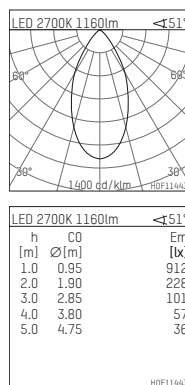

108 706 02 910 PD | white

complx.100 | insider
ceiling recessed luminaire
LED | 21 W 2700 K

- ceiling recessed luminaire complx.100 insider
- with plasterboard panel and integrated installation frame
- with LED 1600 lm
- colour temperature: 2700 K
- colour rendering index: CRI >90
- L90 / B10 (50.000h)
- SDCM < 2
- net luminous flux: 1160 lm
- total load: 21 W
- luminous efficacy: 55,2 lm/W
- rotationsymmetrical light distribution, flood
- darklight reflector of aluminium, mirror finish anodised
- cut of angle: 30 °
- UGR: 18
- with external LED power unit, electronic (DALI), 220-240 V, 0/50/60 Hz
- dimmable
- dimming range: 100-1 %
- power supply: supply cord with plug connection 2x5x2,5 mm², length: 360 mm
- housing of die cast aluminium
- recessing ring of die cast aluminium
- length: 400 mm, width: 400 mm, height: 127 mm
- diameter: 102 mm
- recessing depth: 137 mm, ceiling thickness: 12.5 mm
- weight: 1,9 kg
- protection rating: IP20
- protection class I
- 5 years Hoffmeister warranty
- Made in Germany
- certificates: manufactured according to DIN VDE 0711 / EN 60598, CE
- colour: white (RAL9016)
- 108 706 02 910 PD