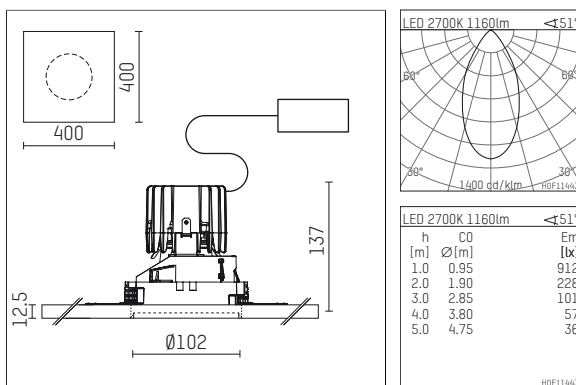

108 706 02 910 P | white

complx.100 | insider
ceiling recessed luminaire
LED | 21 W 2700 K

- ceiling recessed luminaire complx.100 insider
- with plasterboard panel and integrated installation frame
- with LED 1600 lm
- colour temperature: 2700 K
- colour rendering index: CRI >90
- L90 / B10 (50.000h)
- SDCM < 2
- net luminous flux: 1160 lm
- total load: 21 W
- luminous efficacy: 55,2 lm/W
- rotationsymmetrical light distribution, flood
- darklight reflector of aluminium, mirror finish anodised
- cut of angle: 30 °
- UGR: 18
- with external LED power unit, electronic, 220-240 V, 50/60 Hz
- Dimming with external dimmers possible (trailing-edge and leading-edge)
- dimmable
- power supply: supply cord with plug connection 2x5x2,5 mm², length: 360 mm
- housing of die cast aluminium
- recessing ring of die cast aluminium
- length: 400 mm, width: 400 mm, height: 127 mm
- diameter: 102 mm
- recessing depth: 137 mm, ceiling thickness: 12.5 mm
- weight: 1,9 kg
- protection rating: IP20
- protection class I
- 5 years Hoffmeister warranty
- Made in Germany
- certificates: manufactured according to DIN VDE 0711 / EN 60598, CE
- colour: white (RAL9016)
- 108 706 02 910 P