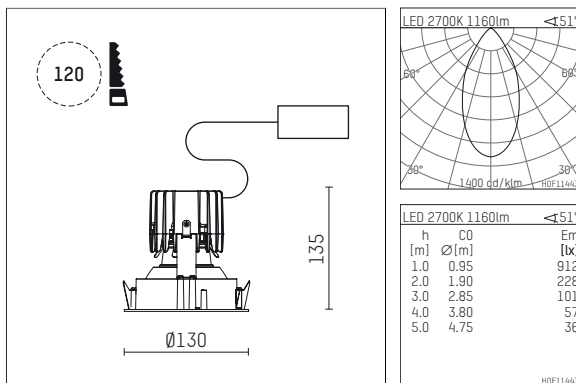

108 706 02 910 RD | white

complx.100 | rim
ceiling recessed luminaire
LED | 21 W 2700 K

- ceiling recessed luminaire complx.100 rim
- with a rim projecting over the ceiling
- for installation into suspended ceilings
- with LED 1600 lm
- colour temperature: 2700 K
- colour rendering index: CRI >90
- L90 / B10 (50.000h)
- SDCM < 2
- net luminous flux: 1160 lm
- total load: 21 W
- luminous efficacy: 55,2 lm/W
- rotationsymmetrical light distribution, flood
- darklight reflector of aluminium, mirror finish anodised
- cut of angle: 30 °
- UGR: 18
- with external LED power unit, electronic (DALI), 220-240 V, 0/50/60 Hz
- dimmable
- dimming range: 100-1 %
- power supply: supply cord with plug connection 2x5x2,5 mm², length: 360 mm
- housing of die cast aluminium
- recessing ring of die cast aluminium
- height: 125 mm
- diameter: 130 mm, recessing diameter: 120 mm
- recessing depth: 135 mm, ceiling thickness: 2-25mm
- weight: 0,7 kg
- protection rating: IP20
- protection class I
- 5 years Hoffmeister warranty
- Made in Germany
- certificates: manufactured according to DIN VDE 0711 / EN 60598, CE
- colour: white (RAL9016)
- 108 706 02 910 RD

- Overview of accessories on the following page / s

108 706 02 910 RD
accessory

Optional accessories

description accessory general	dimensions in mm	item number	pic.-No.
housing for concrete cast for recessed downlights complx.100 rim	ØxH: 342 x 160	108 605 10 000	01